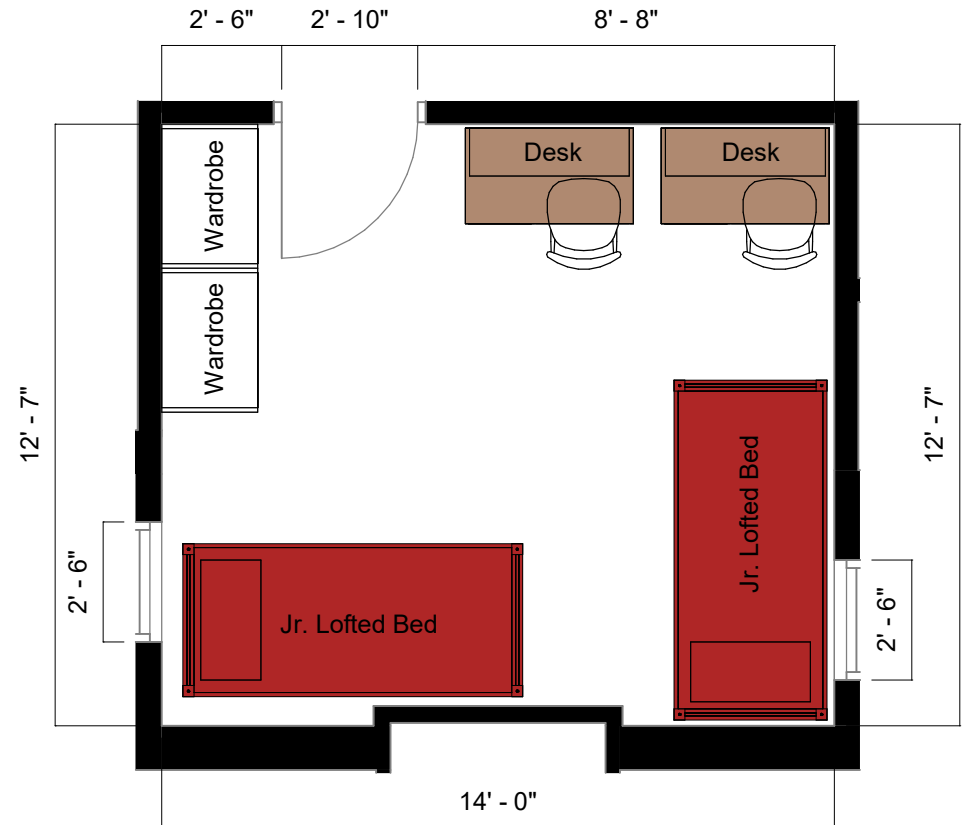

## Bed

Mattress  
Twin XL 80"L x 36"W x 8"H

Frame 82"L x 36"W

Space Under Bed 10" to 14"  
floor to base

## Desk

Dimensions 42"W x 24"L x 32"H

Writing Surface 40"W x 22"L

Drawer 14"W x 21"L x 4"H

Open Shelves (2) 14"W x 21"L x 8"H  
each

## Wardrobe

Top Shelf 34"W x 22"L x 8"H

Hanging Bar 33"H

Storage 18"W x 20"L x 8"H

# Hanley House

2/room w/corridor bath  
and a/c

THE OHIO STATE UNIVERSITY  
OFFICE OF STUDENT LIFE