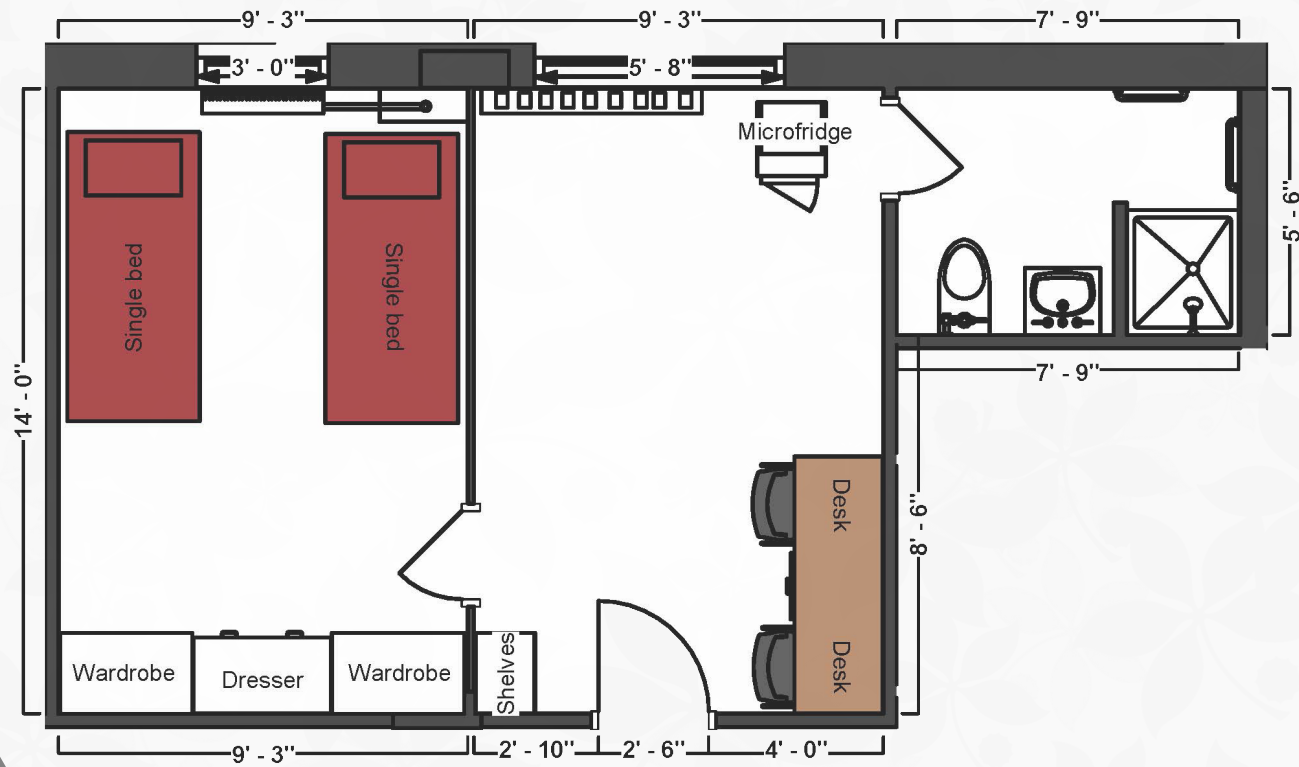

Bed

Mattress Twin XL	80" L x 36" W
Frame	82" L x 36" W
Space Under Bed	11" to 14" floor to base

Built-in Desk

Dimensions	34" W x 22" L
Drawers	12" W x 20" L x 8" H
Overhead Storage	34" W x 11" L x 12" H

Storage

Hanging Area	34" W x 18" L x 60" H
Small Drawers	34" W x 16" L x 4" H
Large Drawers	15" W x 15" L x 4" H

Haverfield House

2/superdouble
w/bath & a/c (Rate I)

THE OHIO STATE UNIVERSITY

OFFICE OF STUDENT LIFE