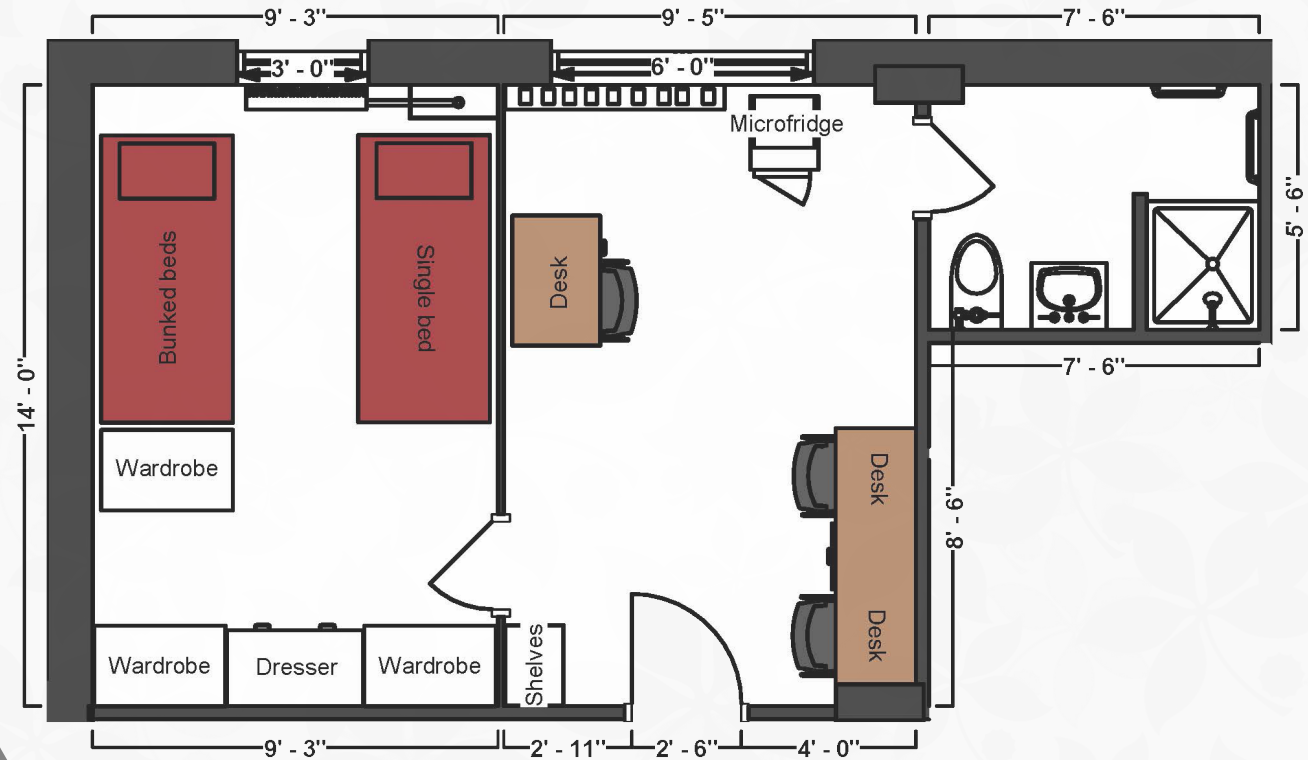

Bed

Mattress Twin XL	80" L x 36" W
Frame	82" L x 36" W
Space Under Bed	11" to 14" floor to base

Built-in Desk

Dimensions	34" W x 22" L
Drawers	12" W x 20" L x 8" H
Overhead Storage	34" W x 11" L x 12" H

Unattached Desk

Dimensions	42" W x 24" L x 32" H
Writing Surface	40" W x 22" L
Open Shelves (2)	14" W x 21" L x 8" H each

Storage

Hanging Area	34" W x 18" L x 60" H
Small Drawers	34" W x 16" L x 4" H
Large Drawers	15" W x 15" L x 4" H

Haverfield House

3/suite w/bath
& a/c (Rate II)

THE OHIO STATE UNIVERSITY

OFFICE OF STUDENT LIFE