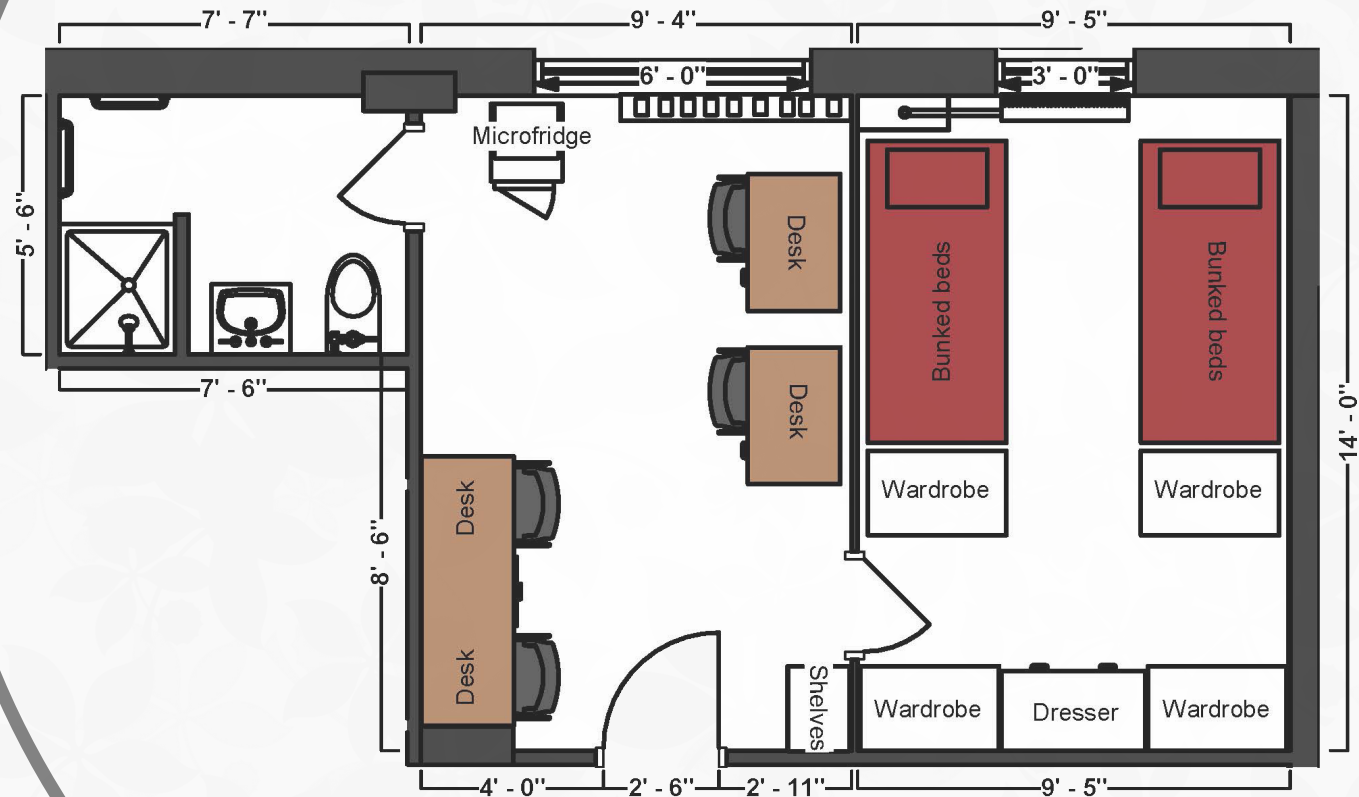

Bed

Mattress Twin XL	80" L x 36" W
Frame	82" L x 36" W
Space Under Bed	11" to 14" floor to base

Built-in Desk

Dimensions	34" W x 22" L
Drawers	12" W x 20" L x 8" H
Overhead Storage	34" W x 11" L x 12" H

Unattached Desk

Dimensions	42" W x 24" L x 32" H
Writing Surface	40" W x 22" L
Open Shelves (2)	14" W x 21" L x 8" H each

Storage

Hanging Area	34" W x 18" L x 60" H
Small Drawers	34" W x 16" L x 4" H
Large Drawers	15" W x 15" L x 4" H

Haverfield House

4/suite w/bath
& a/c (Rate IIA)

THE OHIO STATE UNIVERSITY

OFFICE OF STUDENT LIFE