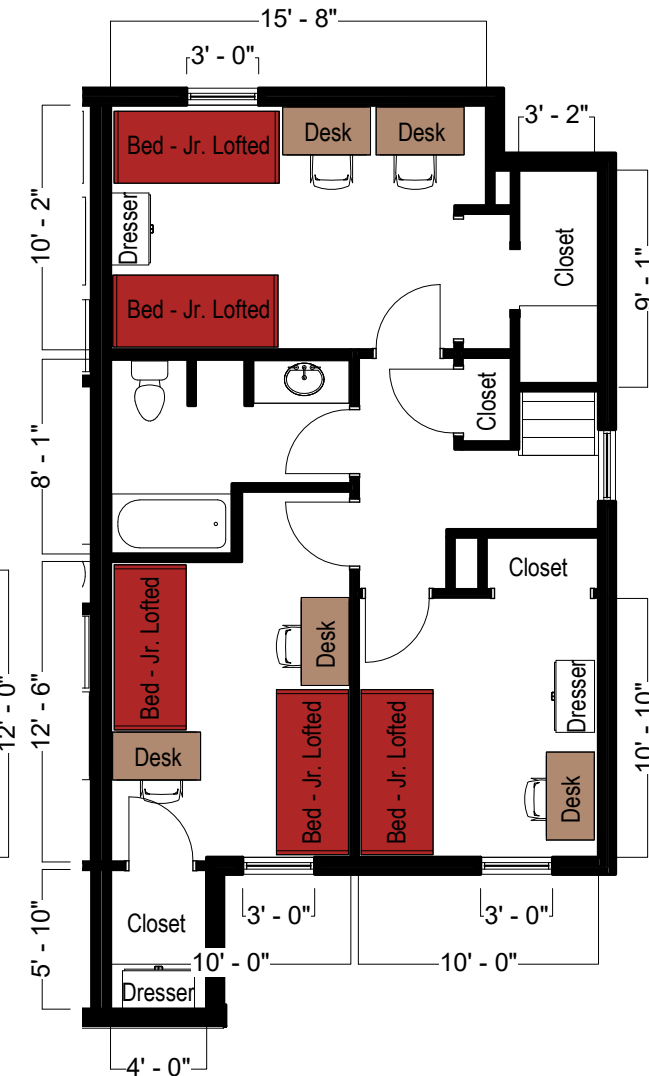

Bed

Mattress
Twin XL 80"L x 36"W x 8"H

Frame (Jr Loft) 82"L x 36"W

Space Under Bed 28" - 32"
floor to base

Desk

Dimensions 42"W x 30"L x 32"H

Writing Surface 42"W x 30"L

Drawer 14"W x 21"L x 6"H

Storage

Dresser Drawer (5) 36"W x 16"L x 8"H

Hanging Bar 60" H

FIRST FLOOR

SECOND FLOOR

3 Bedrooms for 5
Residents

THE OHIO STATE UNIVERSITY
OFFICE OF STUDENT LIFE