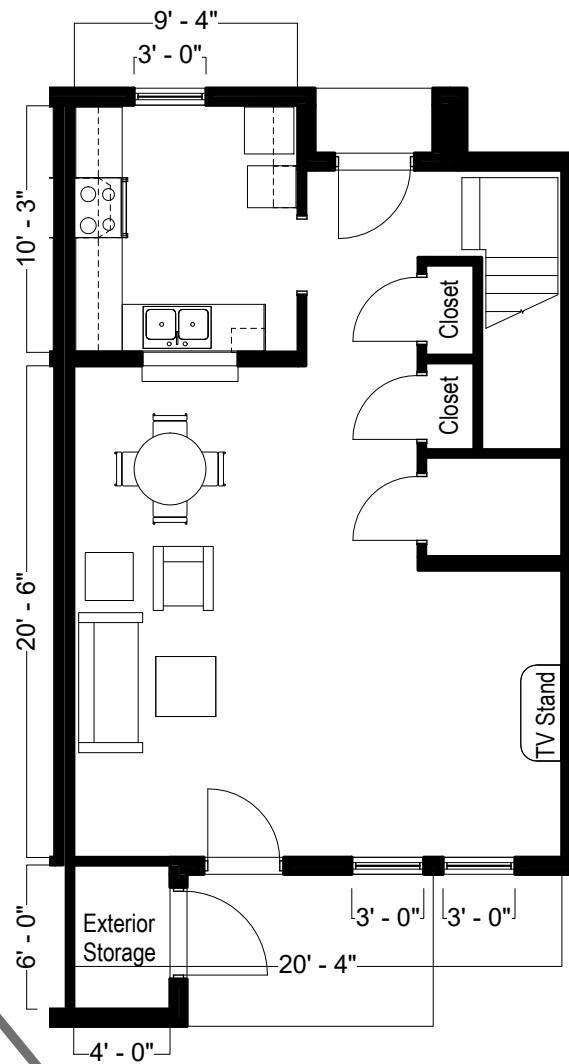

Bed

Mattress
Twin XL 80"L x 36"W x 8"H

Frame (Jr Loft) 82"L x 36"W

Space Under Bed 28" - 32"
floor to base

Desk

Dimensions 42"W x 30"L x 32"H

Writing Surface 42"W x 30"L

Drawer 14"W x 21"L x 6"H

Storage

Dresser Drawer (5) 36"W x 16"L x 8"H

Hanging Bar 60" H

FIRST FLOOR

SECOND FLOOR

3 Bedrooms for 5
Residents

THE OHIO STATE UNIVERSITY
OFFICE OF STUDENT LIFE