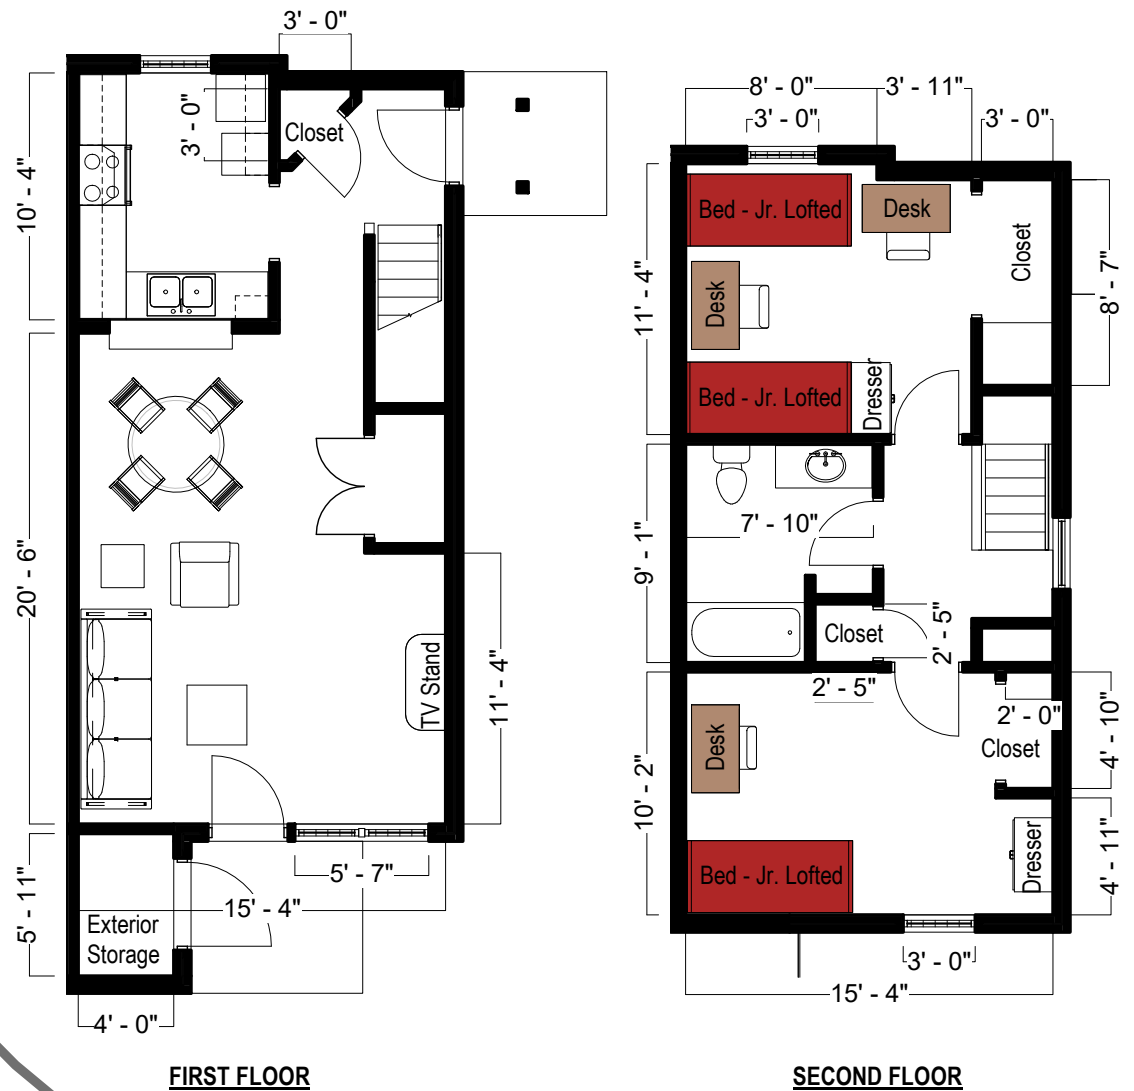

Bed

Mattress
Twin XL 80"L x 36"W x 8"H

Frame (Jr Loft) 82"L x 36"W

Space Under Bed 28" - 32"
floor to base

Desk

Dimensions 42"W x 30"L x 32"H

Writing Surface 42"W x 30"L

Drawer 14"W x 21"L x 6"H

Storage

Dresser Drawer (5) 36"W x 16"L x 8"H

Hanging Bar 60" H

2 Bedrooms for 3
Residents

THE OHIO STATE UNIVERSITY
OFFICE OF STUDENT LIFE