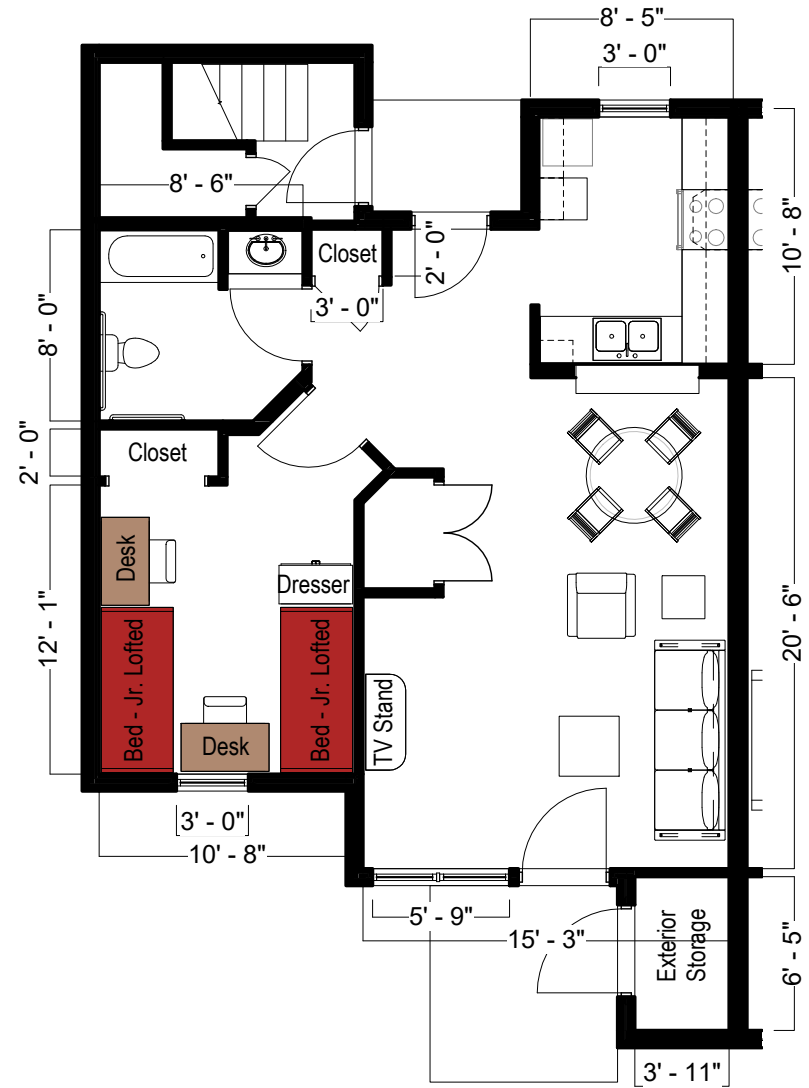

Bed

Mattress
Twin XL 80"L x 36"W x 8"H

Frame (Jr Loft) 82"L x 36"W

Space Under Bed 28" - 32"
floor to base

Desk

Dimensions 42"W x 30"L x 32"H

Writing Surface 42"W x 30"L

Drawer 14"W x 21"L x 6"H

Storage

Dresser Drawer (5) 36"W x 16"L x 8"H

Hanging Bar 60" H

1 Bedroom for 2
Residents

THE OHIO STATE UNIVERSITY
OFFICE OF STUDENT LIFE