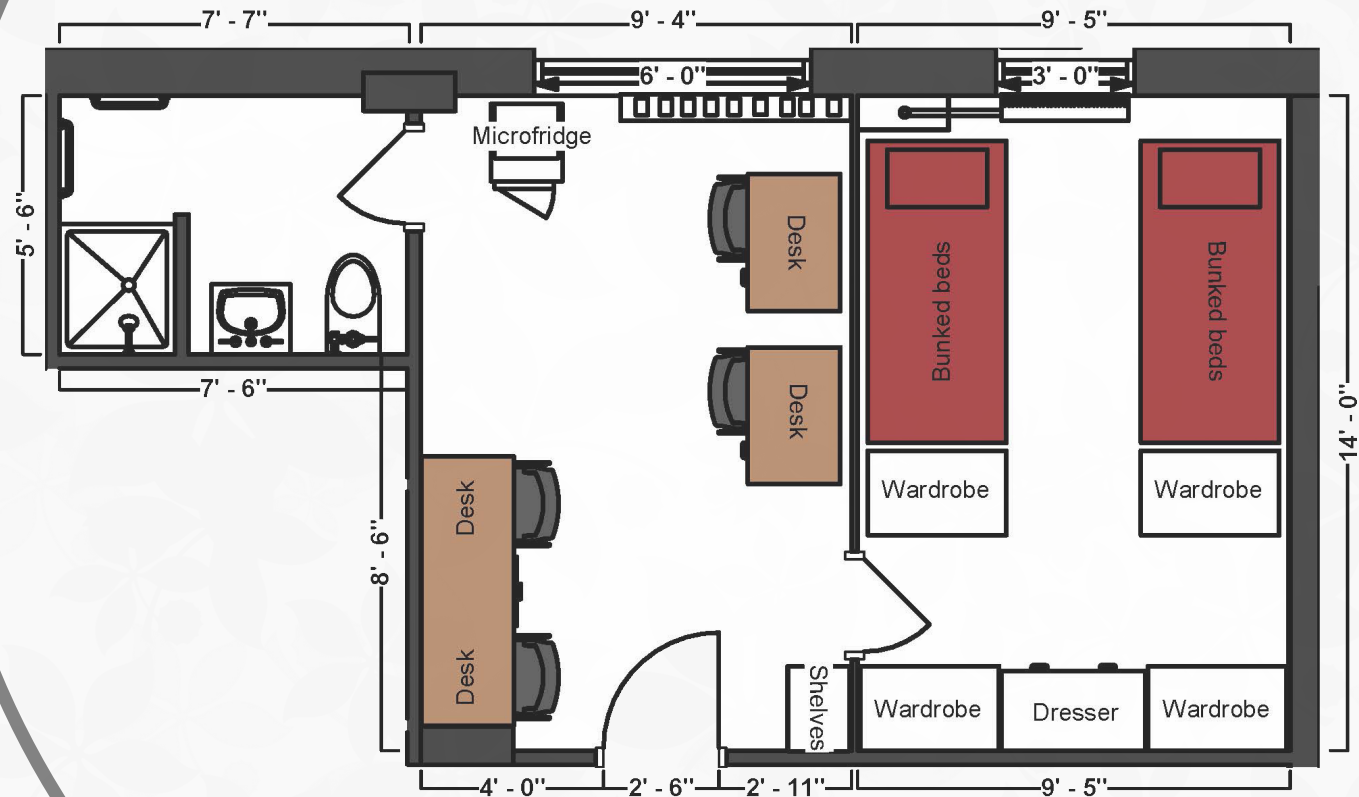

Bed

Mattress Twin XL	80" L x 36" W
Frame	82" L x 36" W
Space Under Bed	11" to 14" floor to base

Built-in Desk

Dimensions	34" W x 22" L
Drawers	12" W x 20" L x 8" H
Overhead Storage	34" W x 11" L x 12" H

Unattached Desk

Dimensions	42" W x 24" L x 32" H
Writing Surface	40" W x 22" L
Open Shelves (2)	14" W x 21" L x 8" H each

Storage

Hanging Area	34" W x 18" L x 60" H
Small Drawers	34" W x 16" L x 4" H
Large Drawers	15" W x 15" L x 4" H

Houck House

4/suite w/bath
& a/c (Rate IIA)

THE OHIO STATE UNIVERSITY

OFFICE OF STUDENT LIFE