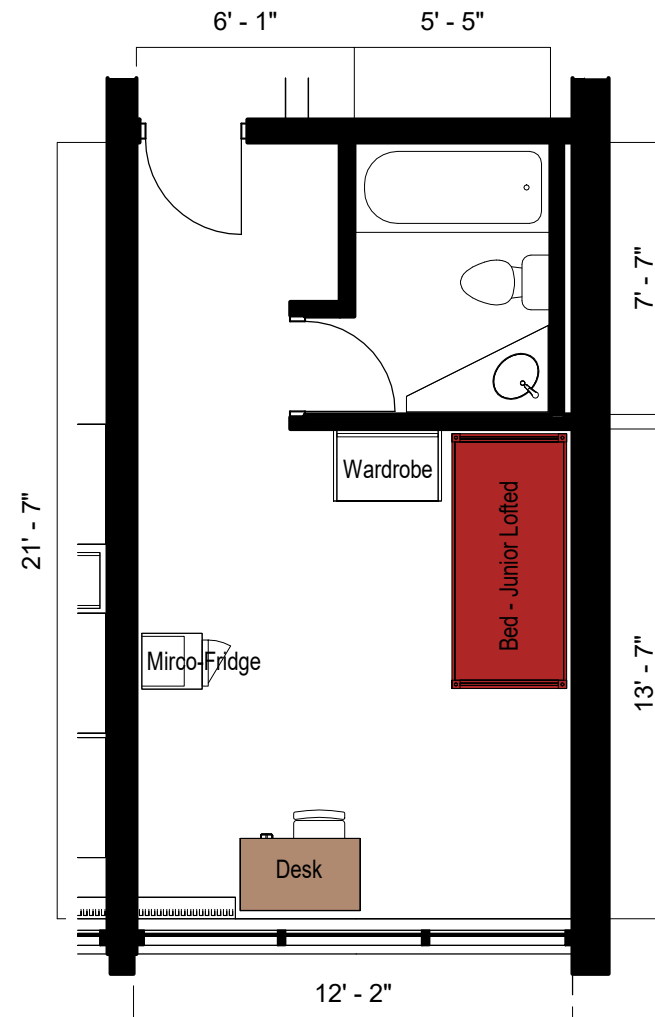

Bed

Mattress
Twin XL 80"L x 36"W

Frame 85"L x 38"W

Space Under Bed 29" to 31"
floor to base

Desk

Dimensions 42"W x 24"L x 32"H

Writing Surface 40"W x 22"L

Drawer 14"W x 21"L x 4"H

Storage

Top Shelf 34"W x 16"L x 11"H

Hanging Area 34"W x 22"L x 32"H

Drawers 34"W x 22"L x 5"H

Lawrence Tower

1/room w/bath & AC
(Rate I)

THE OHIO STATE UNIVERSITY
OFFICE OF STUDENT LIFE