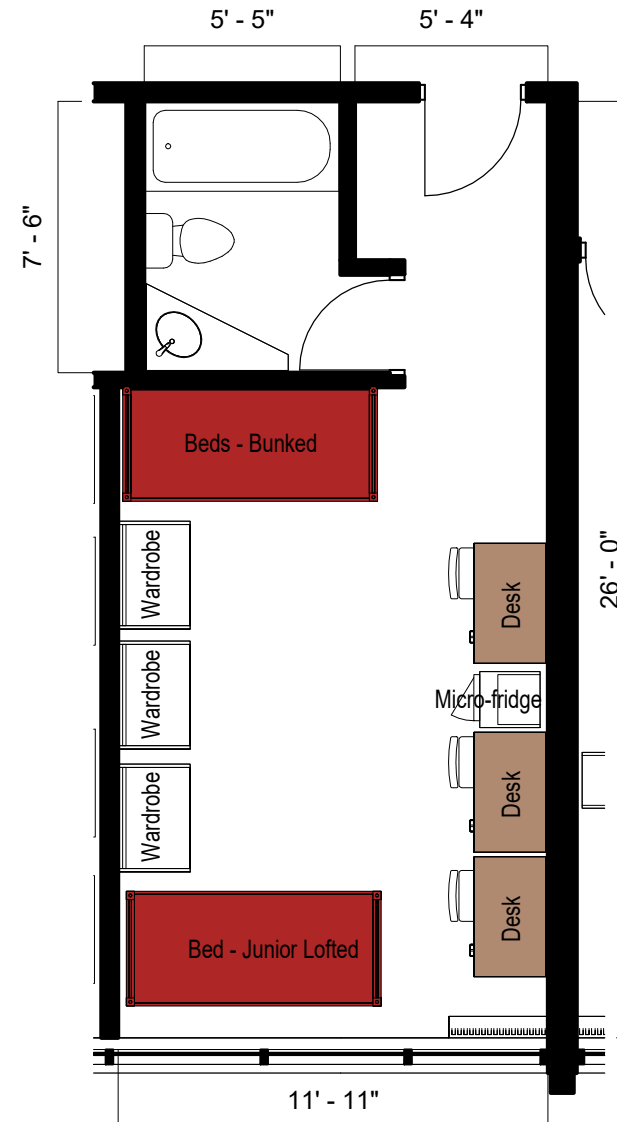

Bed

Mattress
Twin XL 80"L x 36"W

Frame 85"L x 38"W

Space Under Bed Junior Lofted - 29" to 31"
Bunked - 11" to 14"

Desk

Dimensions 42"W x 24"L x 32"H

Writing Surface 40"W x 22"L

Drawer 14"W x 21"L x 4"H

Storage

Top Shelf 34"W x 16"L x 11"H

Hanging Area 34"W x 22"L x 32"H

Drawers 34"W x 22"L x 5"H

Lawrence Tower

3/room w/bath & a/c
(Rate II)

THE OHIO STATE UNIVERSITY
OFFICE OF STUDENT LIFE