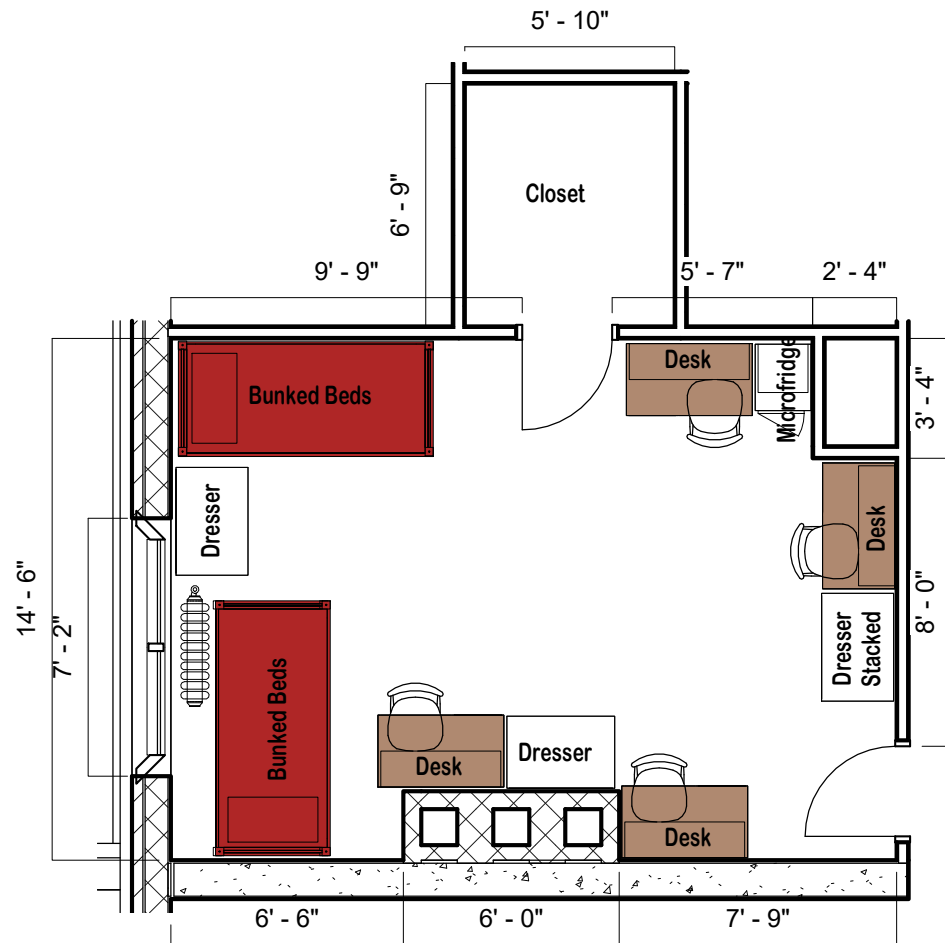

Bed

Mattress
Twin XL 80"L x 36"W x 8"H

Frame (Jr Loft) 82"L x 36"W

Space Under Bed 32"
floor to base

Desk

Dimensions 42"W x 24"L x 32"H

Writing Surface 40"W x 22"L

Drawer 14"W x 21"L x 4"H

Open Shelves (2) 14"W x 21"L x 8"H
each

Storage

Dresser Drawer (3) 36"W x 16"L x 8"H

Hanging Bar 60" H

Mack Hall

4/room w/semiprivate
bath w/out a/c (Rate I)

THE OHIO STATE UNIVERSITY
OFFICE OF STUDENT LIFE