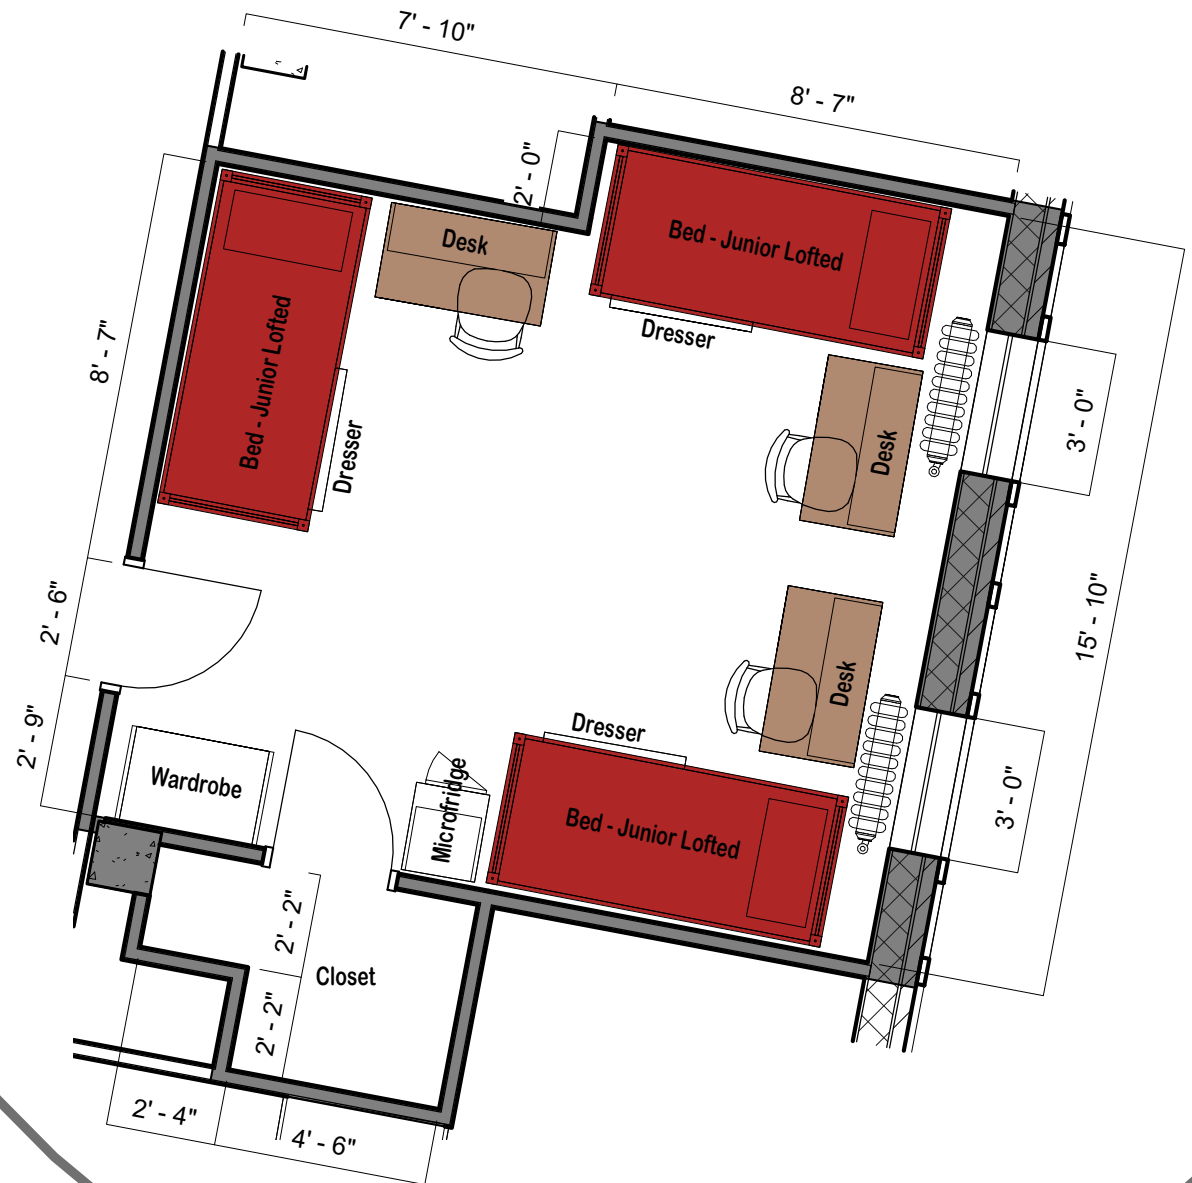

## Bed

Mattress  
Twin XL 80"L x 36"W x 8"H

Frame (Jr Loft) 82"L x 36"W

Space Under Bed 32"  
floor to base

## Desk

Dimensions 42"W x 24"L x 32"H

Writing Surface 40"W x 22"L

Drawer 14"W x 21"L x 4"H

Open Shelves (2) 14"W x 21"L x 8"H  
each

## Storage

Dresser Drawer (3) 36"W x 16"L x 8"H

Hanging Bar 60" H

## Mack Hall

3/room w/semiprivate  
bath w/out a/c (Rate II)

**THE OHIO STATE UNIVERSITY**  
OFFICE OF STUDENT LIFE