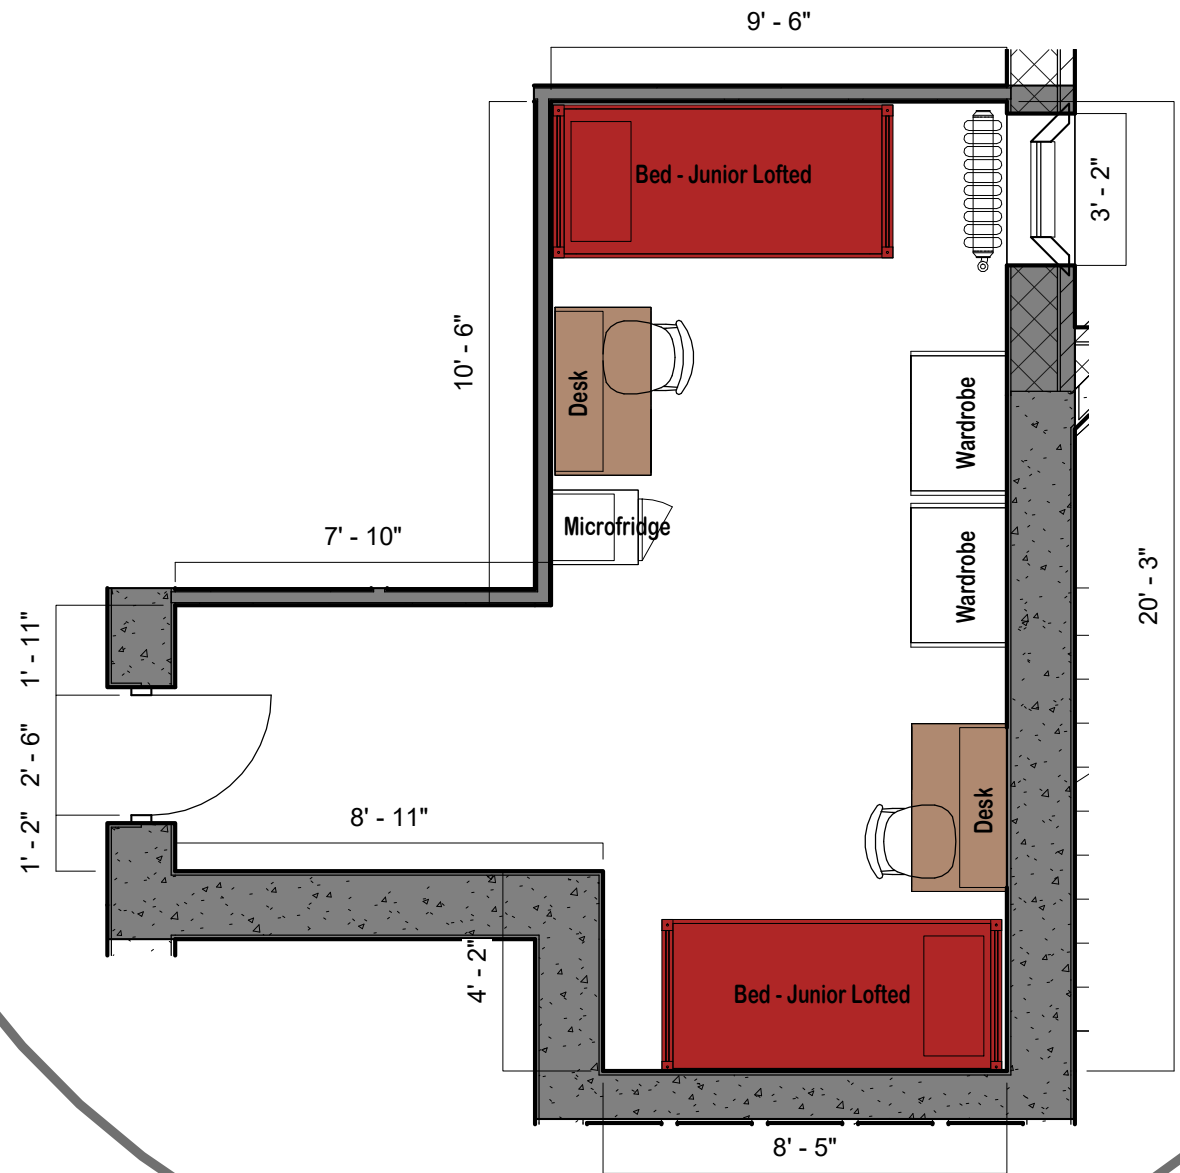

## Bed

Mattress  
Twin XL 80"L x 36"W x 8"H

Frame (Jr Loft) 82"L x 36"W

Space Under Bed 32"  
floor to base

## Desk

Dimensions 42"W x 24"L x 32"H

Writing Surface 40"W x 22"L

Drawer 14"W x 21"L x 4"H

Open Shelves (2) 14"W x 21"L x 8"H  
each

## Wardrobe

Wardrobe 36"W x 24"L x 84"H

Hanging Bar 60" H

## Mack Hall

2/superdouble  
w/semiprivate bath  
w/out a/c (Rate I)

THE OHIO STATE UNIVERSITY  
OFFICE OF STUDENT LIFE