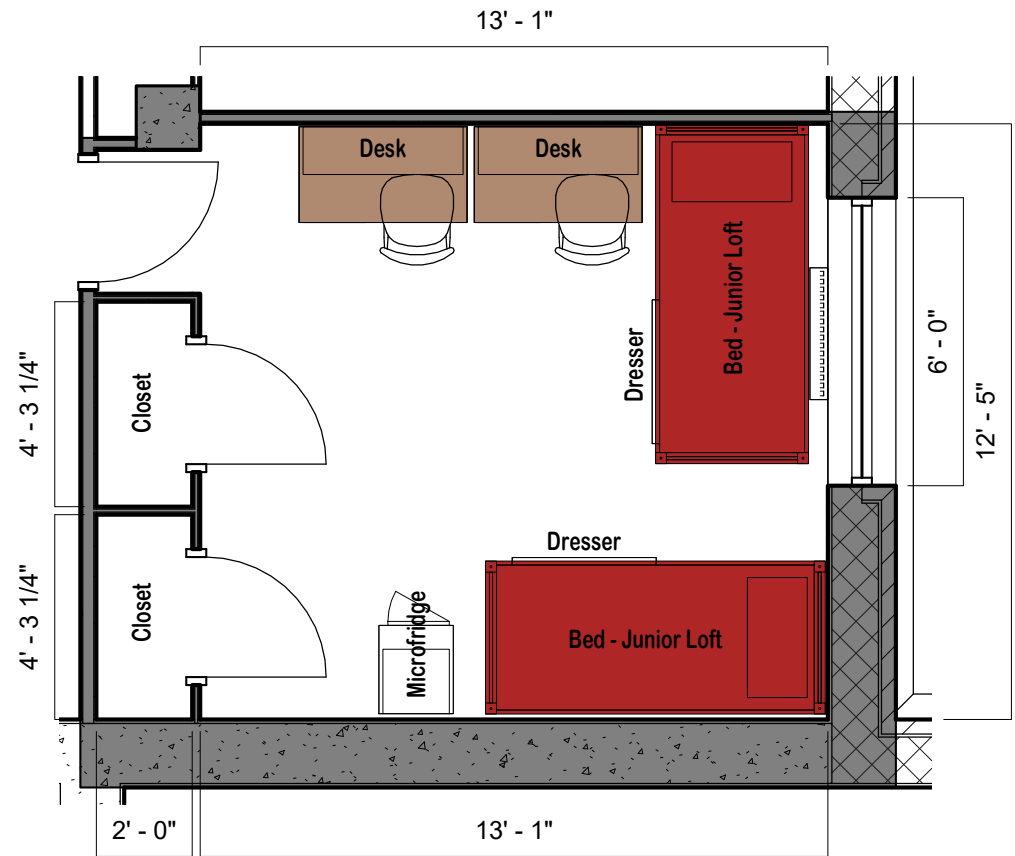

## Bed

Mattress  
Twin XL 80"L x 36"W x 8"H

Frame (Jr Loft) 82"L x 36"W

Space Under Bed 32"  
floor to base

## Desk

Dimensions 42"W x 24"L x 32"H

Writing Surface 40"W x 22"L

Drawer 14"W x 21"L x 4"H

Open Shelves (2) 14"W x 21"L x 8"H  
each

## Storage

Dresser Drawer (3) 36"W x 16"L x 8"H

Hanging Bar 60" H

## Mack Hall

2/room w/semiprivate  
bath w/out a/c (Rate II)

THE OHIO STATE UNIVERSITY  
OFFICE OF STUDENT LIFE