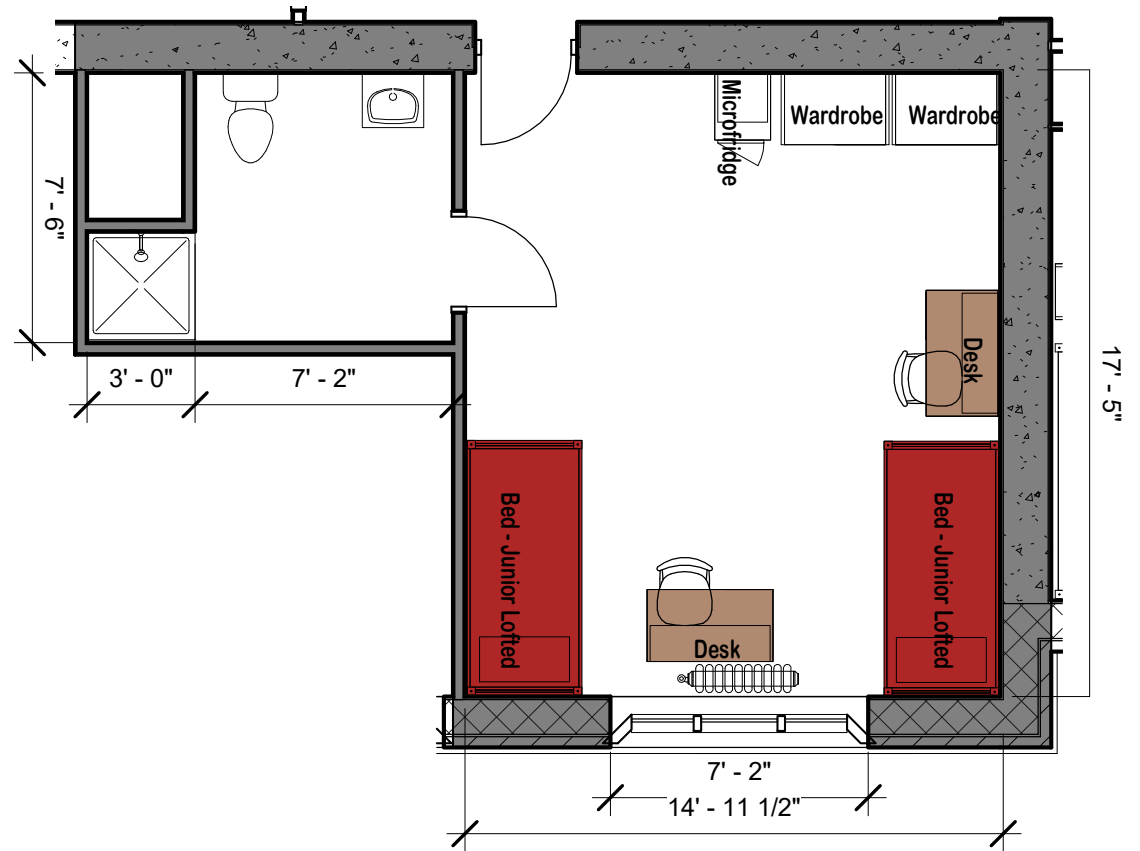

Bed

Mattress
Twin XL 80"L x 36"W x 8"H

Frame (Jr Loft) 82"L x 36"W

Space Under Bed 32"
floor to base

Desk

Dimensions 42"W x 24"L x 32"H

Writing Surface 40"W x 22"L

Drawer 14"W x 21"L x 4"H

Open Shelves (2) 14"W x 21"L x 8"H
each

Wardrobe

Wardrobe 36"W x 24"L x 84"H

Hanging Bar 60" H

Mack Hall

2/room w/bath w/out
a/c (Rate II)

THE OHIO STATE UNIVERSITY
OFFICE OF STUDENT LIFE