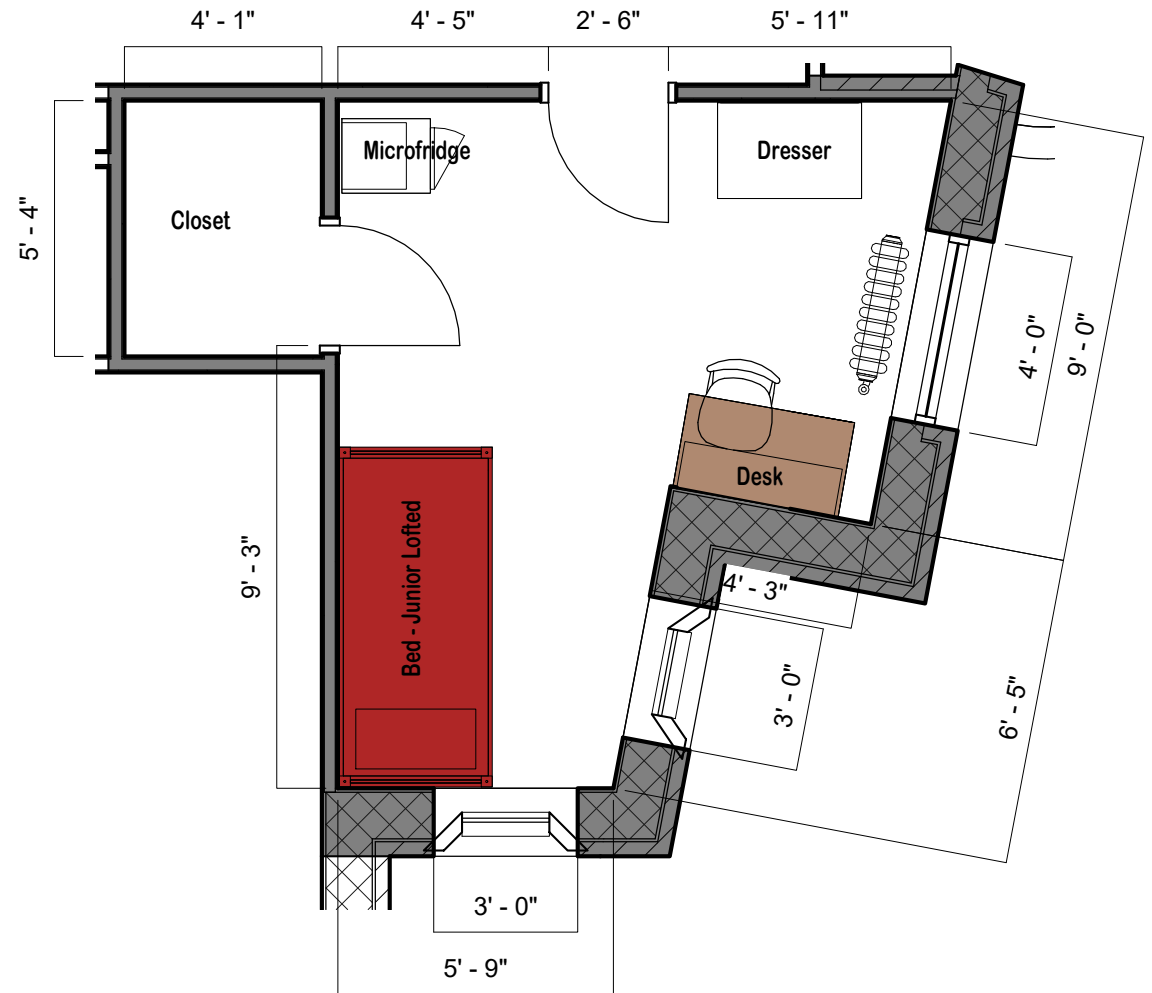

Bed

Mattress
Twin XL 80"L x 36"W x 8"H

Frame (Jr Loft) 82"L x 36"W

Space Under Bed 32"
floor to base

Desk

Dimensions 42"W x 24"L x 32"H

Writing Surface 40"W x 22"L

Drawer 14"W x 21"L x 4"H

Open Shelves (2) 14"W x 21"L x 8"H
each

Storage

Dresser Drawer (3) 36"W x 16"L x 8"H

Hanging Bar 60" H

Mack Hall

1/room w/semiprivate
bath w/out a/c (Rate I)