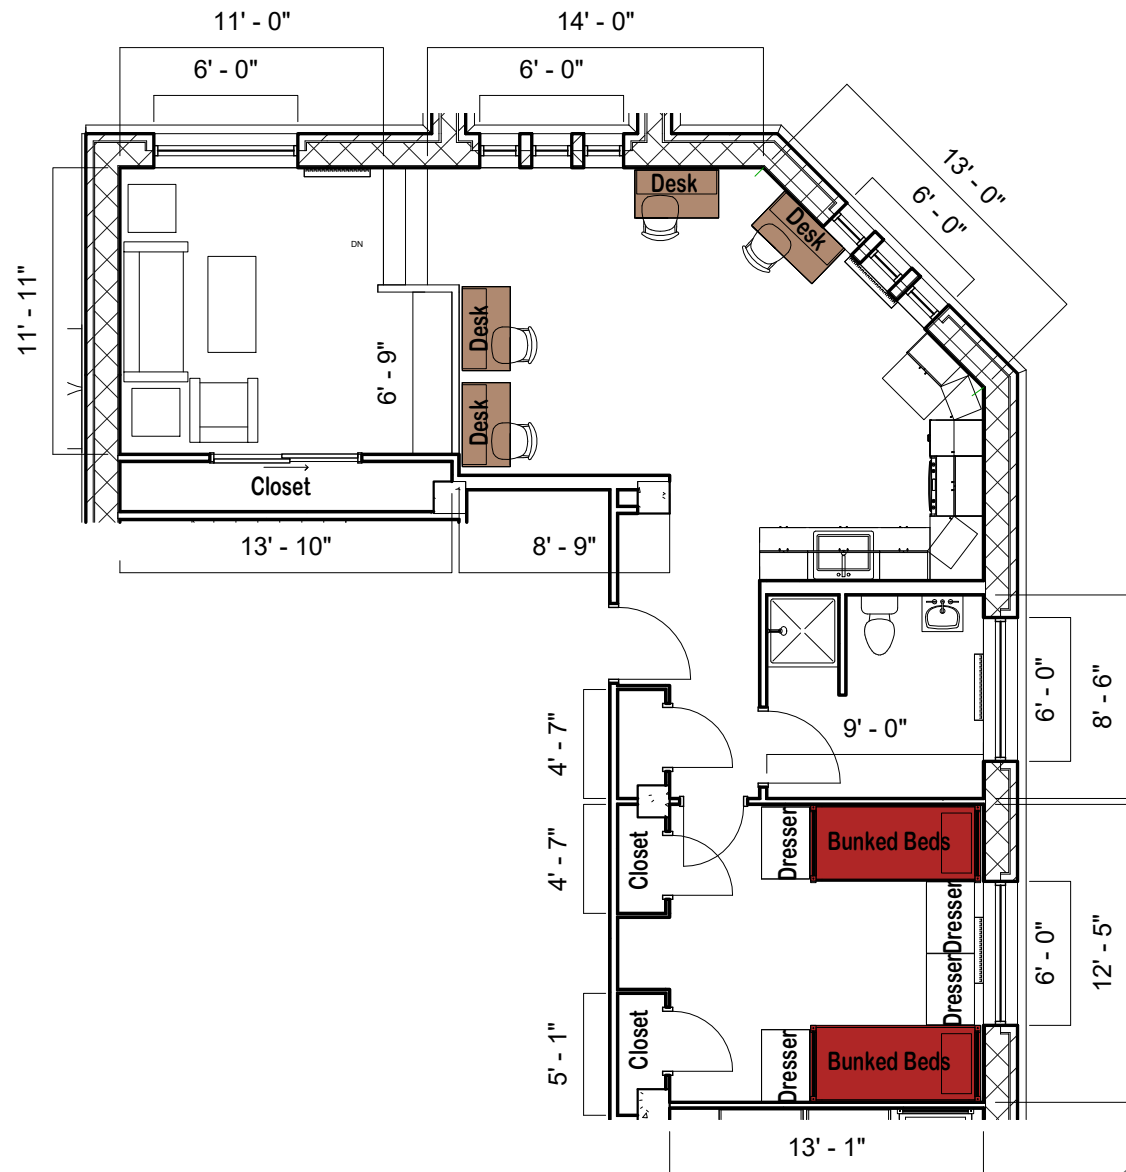

Bed

Mattress
Twin XL 80"L x 36"W x 8"H

Frame (Jr Loft) 82"L x 36"W

Space Under Bed 32"
floor to base

Desk

Dimensions 42"W x 24"L x 32"H

Writing Surface 40"W x 22"L

Drawer 14"W x 21"L x 4"H

Open Shelves (2) 14"W x 21"L x 8"H
each

Storage

Dresser Drawer (3) 36"W x 16"L x 8"H

Hanging Bar 60" H

Mack Hall

4/suite with bath and
a/c (Rate I)

THE OHIO STATE UNIVERSITY
OFFICE OF STUDENT LIFE