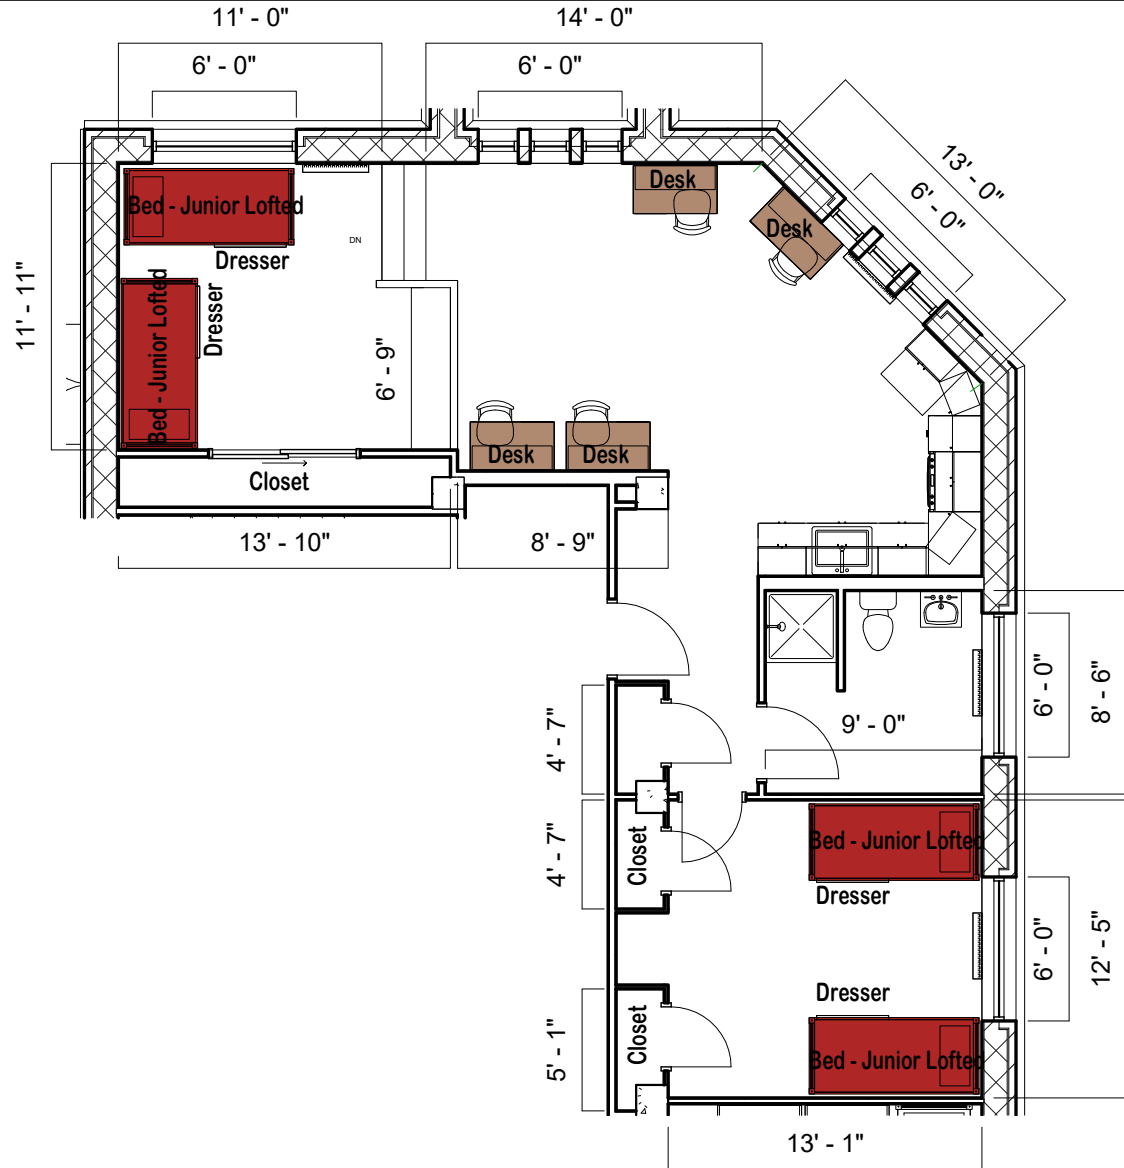

## Bed

Mattress  
Twin XL 80"L x 36"W x 8"H

Frame (Jr Loft) 82"L x 36"W

Space Under Bed 32"  
floor to base

## Desk

Dimensions 42"W x 24"L x 32"H

Writing Surface 40"W x 22"L

Drawer 14"W x 21"L x 4"H

Open Shelves (2) 14"W x 21"L x 8"H  
each

## Storage

Dresser Drawer (3) 36"W x 16"L x 8"H

Hanging Bar 60" H

## Mack Hall

4/suite with bath and  
a/c (Rate I)

**THE OHIO STATE UNIVERSITY**  
OFFICE OF STUDENT LIFE