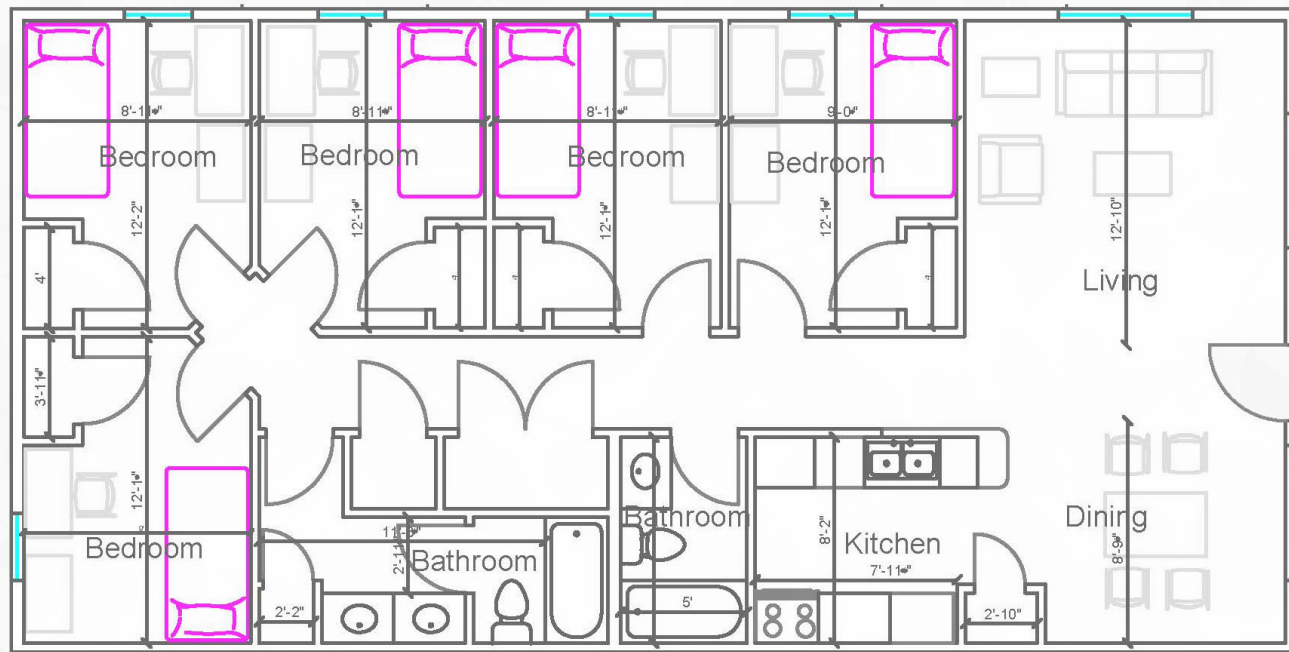

Bed

Mattress
Twin XL 80" L x 36" W

Frame 82" L x 36" W

Space Under Bed 11" to 14"
floor to base

Desk

Dimensions 42" W x 24" L x 32" H

Writing Surface 40" W x 22" L

Drawer 14" W x 22" L x 4" H

Storage

Dresser 26" W x 16" L x 6" H
each

Closet Hanging Bar 60" H
varies by room

Mansfield

5 bedroom for 5

THE OHIO STATE UNIVERSITY

OFFICE OF STUDENT LIFE