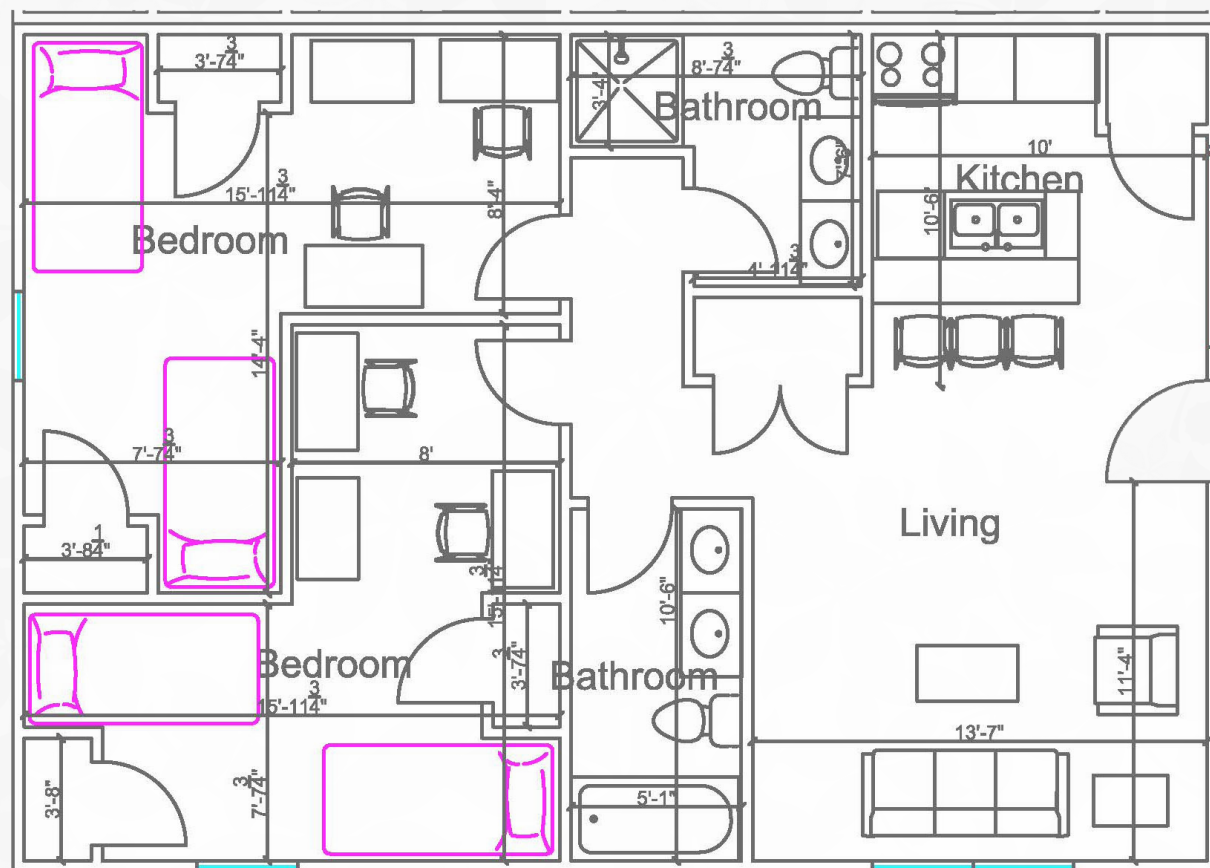

Bed

Mattress
Twin XL 80" L x 36" W

Frame 82" L x 36" W

Space Under Bed 11" to 14"
floor to base

Desk

Dimensions 42" W x 24" L x 32" H

Writing Surface 40" W x 22" L

Drawer 14" W x 22" L x 4" H

Storage

Dresser 26" W x 16" L x 6" H
each

Closet Hanging Bar 60" H
varies by room

Mansfield

2 bedroom for 4

THE OHIO STATE UNIVERSITY

OFFICE OF STUDENT LIFE