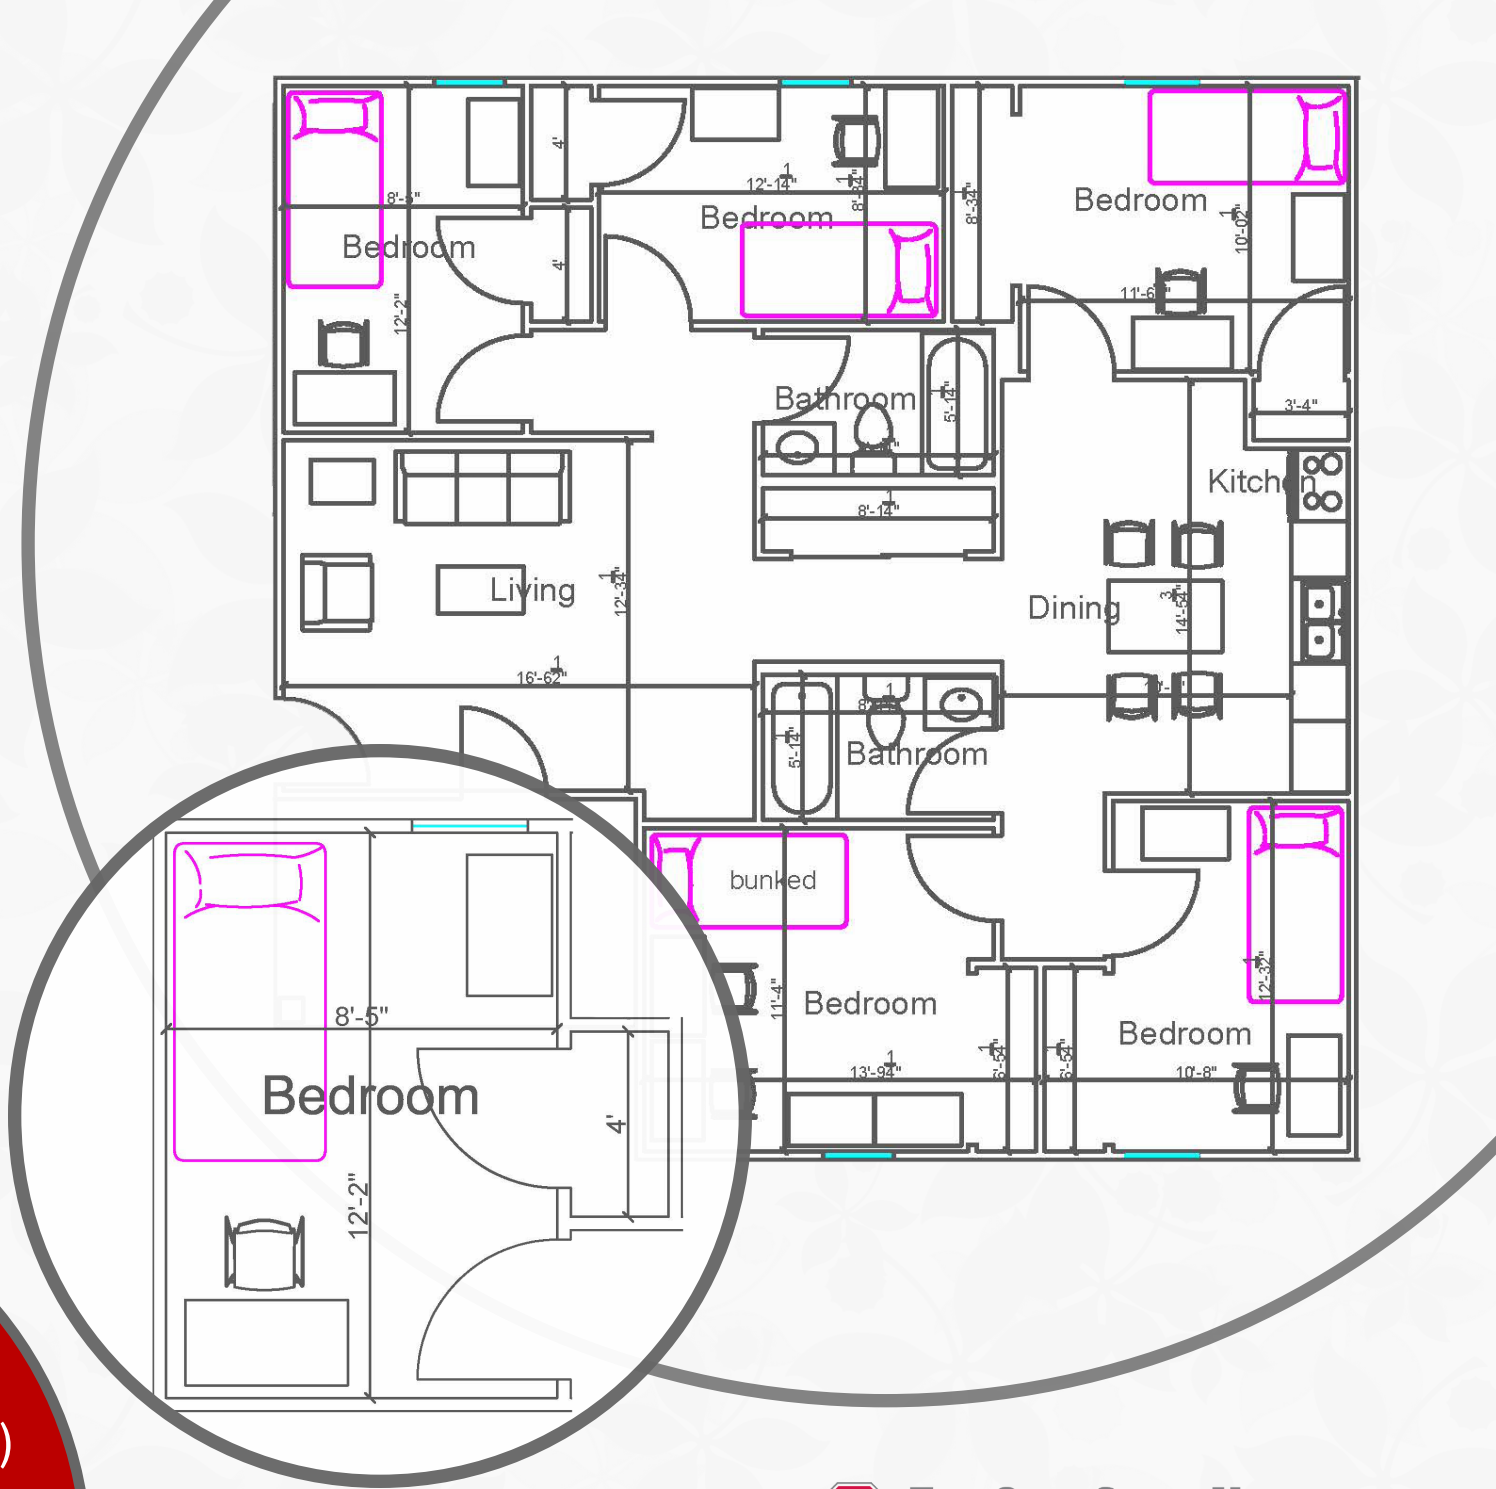

Bed

Mattress Twin XL	80" L x 36" W
Frame	82" L x 36" W
Space Under Bed	11" to 14" floor to base

Desk

Dimensions	42" W x 24" L x 32" H
Writing Surface	40" W x 22" L
Drawer	14" W x 22" L x 4" H

Storage

Dresser	26" W x 16" L x 6" H each
Closet Hanging Bar	60" H varies by room

Mansfield

5 bedroom for 6 (single)

THE OHIO STATE UNIVERSITY

OFFICE OF STUDENT LIFE