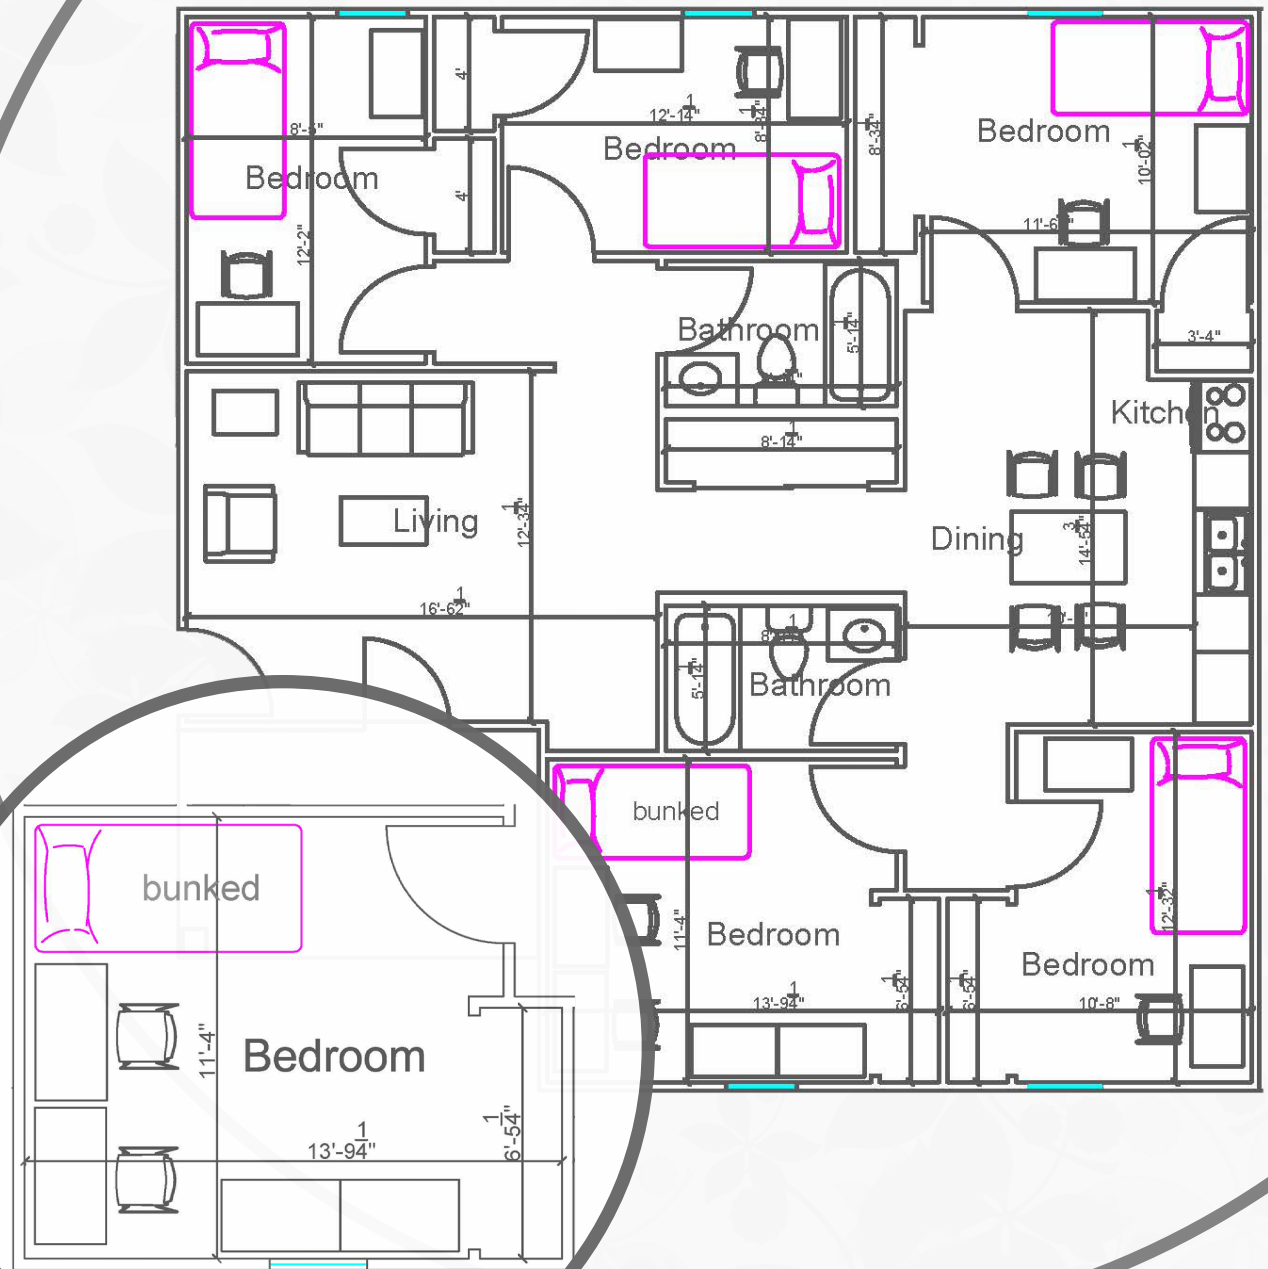

Bed

Mattress Twin XL	80" L x 36" W
Frame	82" L x 36" W
Space Under Bed	11" to 14" floor to base

Desk

Dimensions	42" W x 24" L x 32" H
Writing Surface	40" W x 22" L
Drawer	14" W x 22" L x 4" H

Storage

Dresser	26" W x 16" L x 6" H each
Closet Hanging Bar	60" H varies by room

Mansfield

5 bedroom for 6 (double)

THE OHIO STATE UNIVERSITY

OFFICE OF STUDENT LIFE