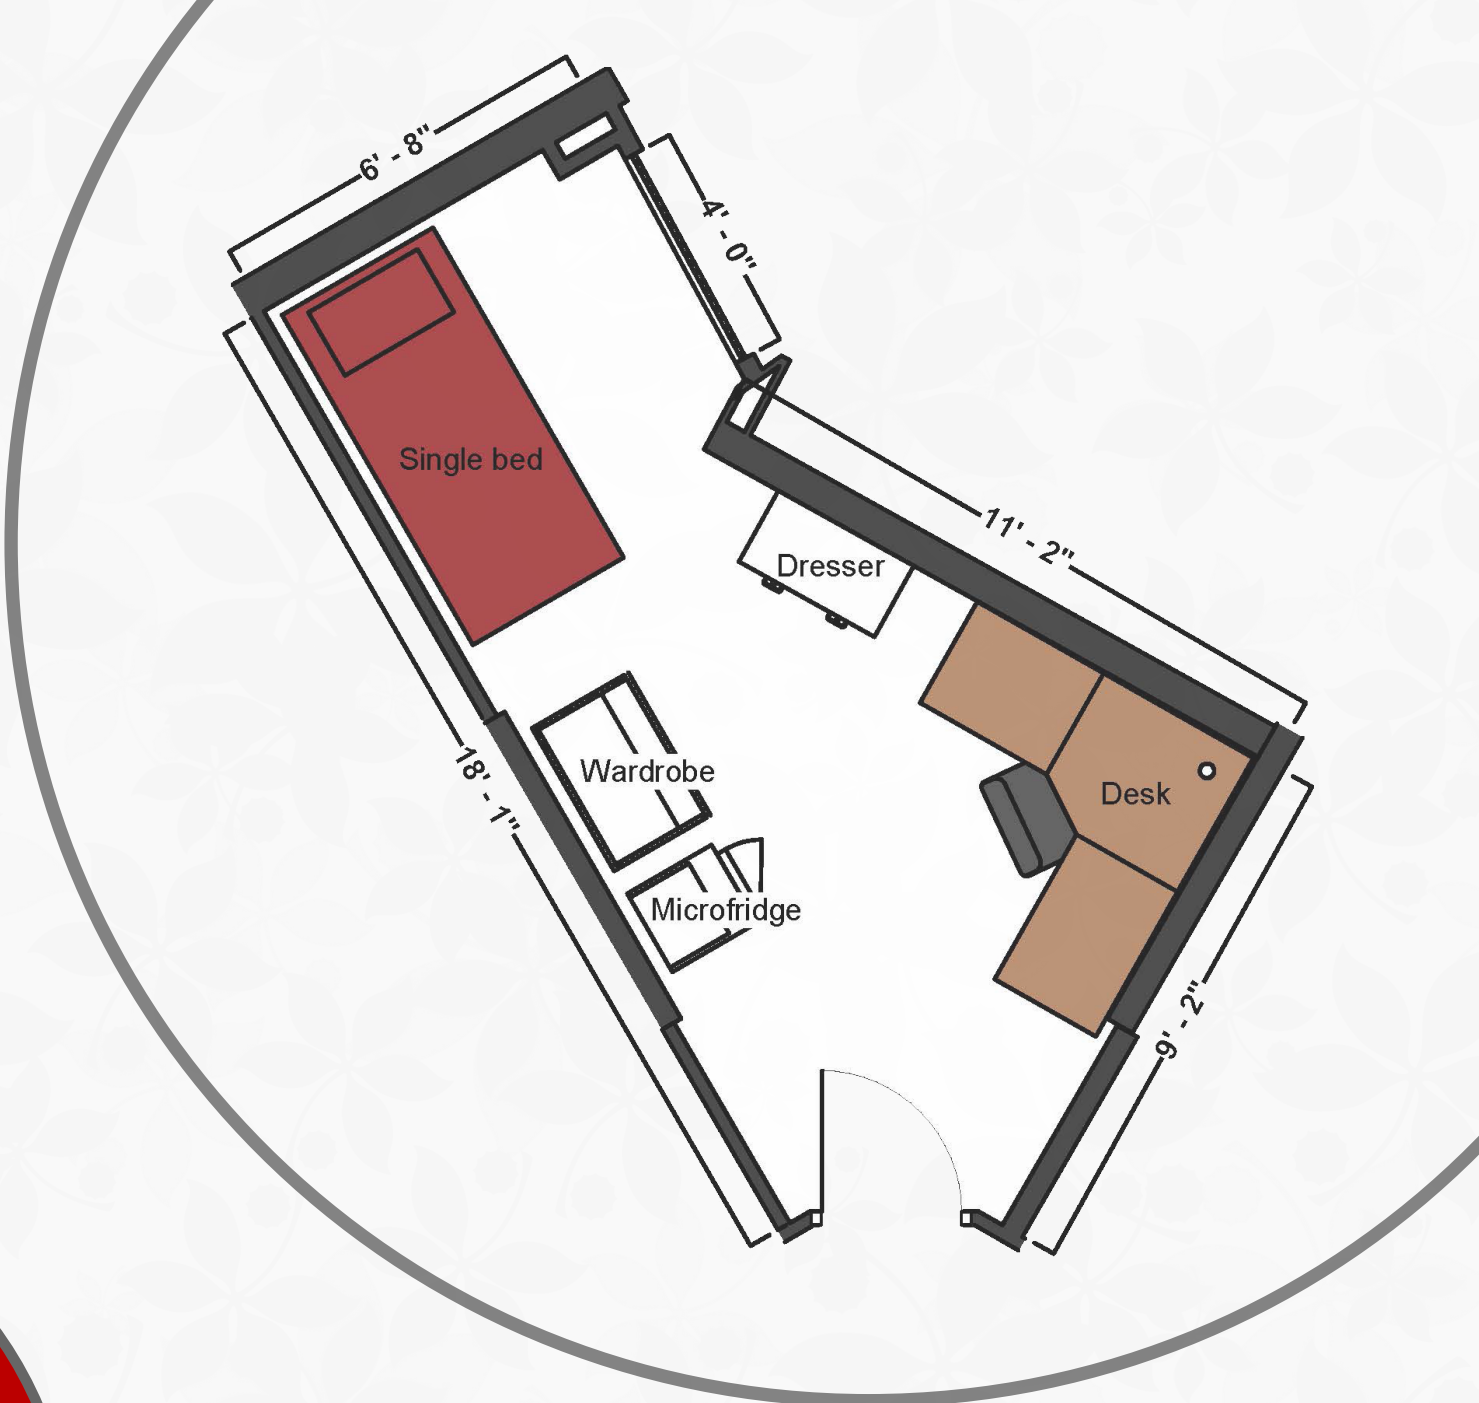

## Bed

Mattress Twin XL	80" L x 36" W
Frame	82" L x 36" W
Space Under Bed	11" to 14" floor to base

## Built-in Desk

Dimensions	35" W x 23" L
Drawer	12" W x 20" L x 8" H
Overhead Storage	34" W x 11" L x 12" H

## Storage

Hanging Area	33" W x 19" L x 64" H
Drawers	22" W x 10" L x 8" H
Open Shelf	32" W x 15" L x 6" H