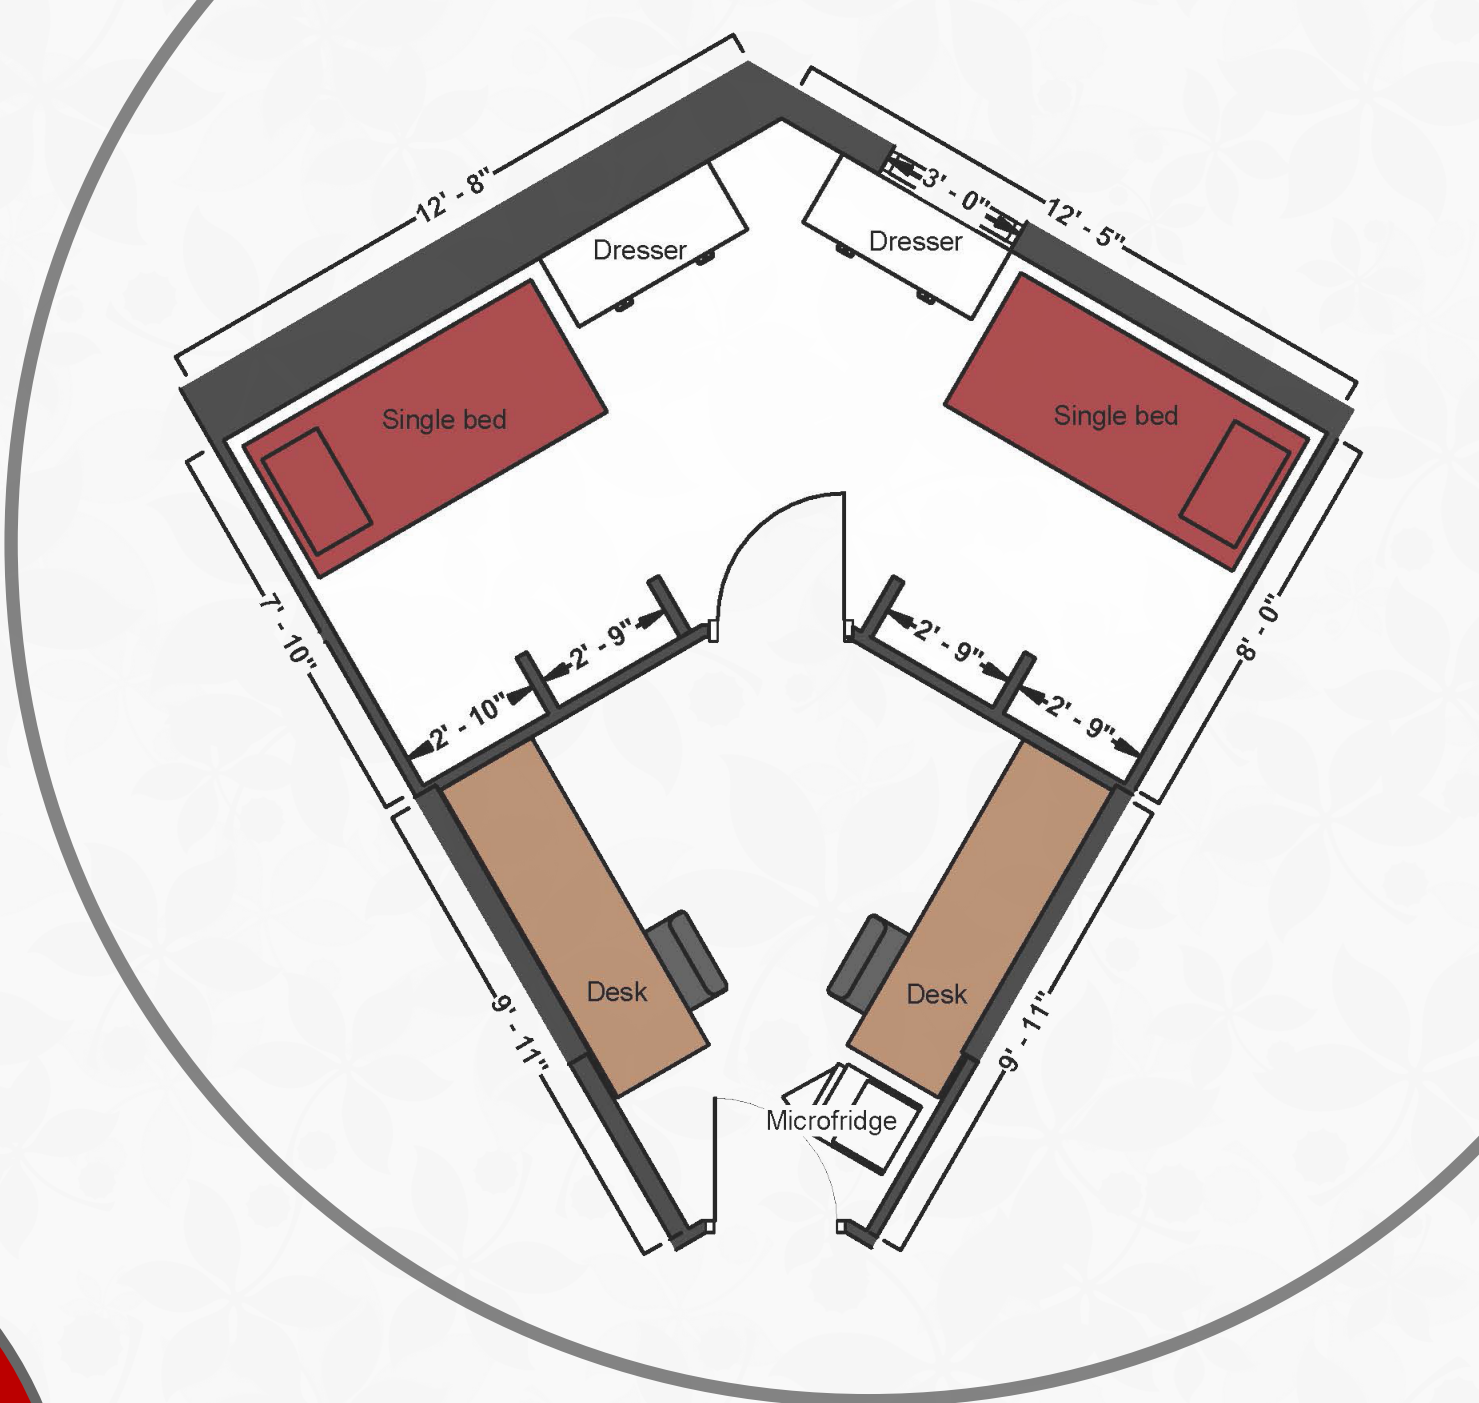

Bed

Mattress Twin XL	80" L x 36" W
Frame	82" L x 36" W
Space Under Bed	11" to 14" floor to base

Built-in Desk

Dimensions	35" W x 23" L
Drawer	12" W x 20" L x 8" H
Overhead Storage	34" W x 11" L x 12" H

Storage

Hanging Area	33" W x 19" L x 64" H
Drawers	22" W x 10" L x 8" H
Open Shelf	32" W x 15" L x 6" H

Morrill Tower

2/suite in 4 suite cluster (Rate I)

THE OHIO STATE UNIVERSITY

OFFICE OF STUDENT LIFE