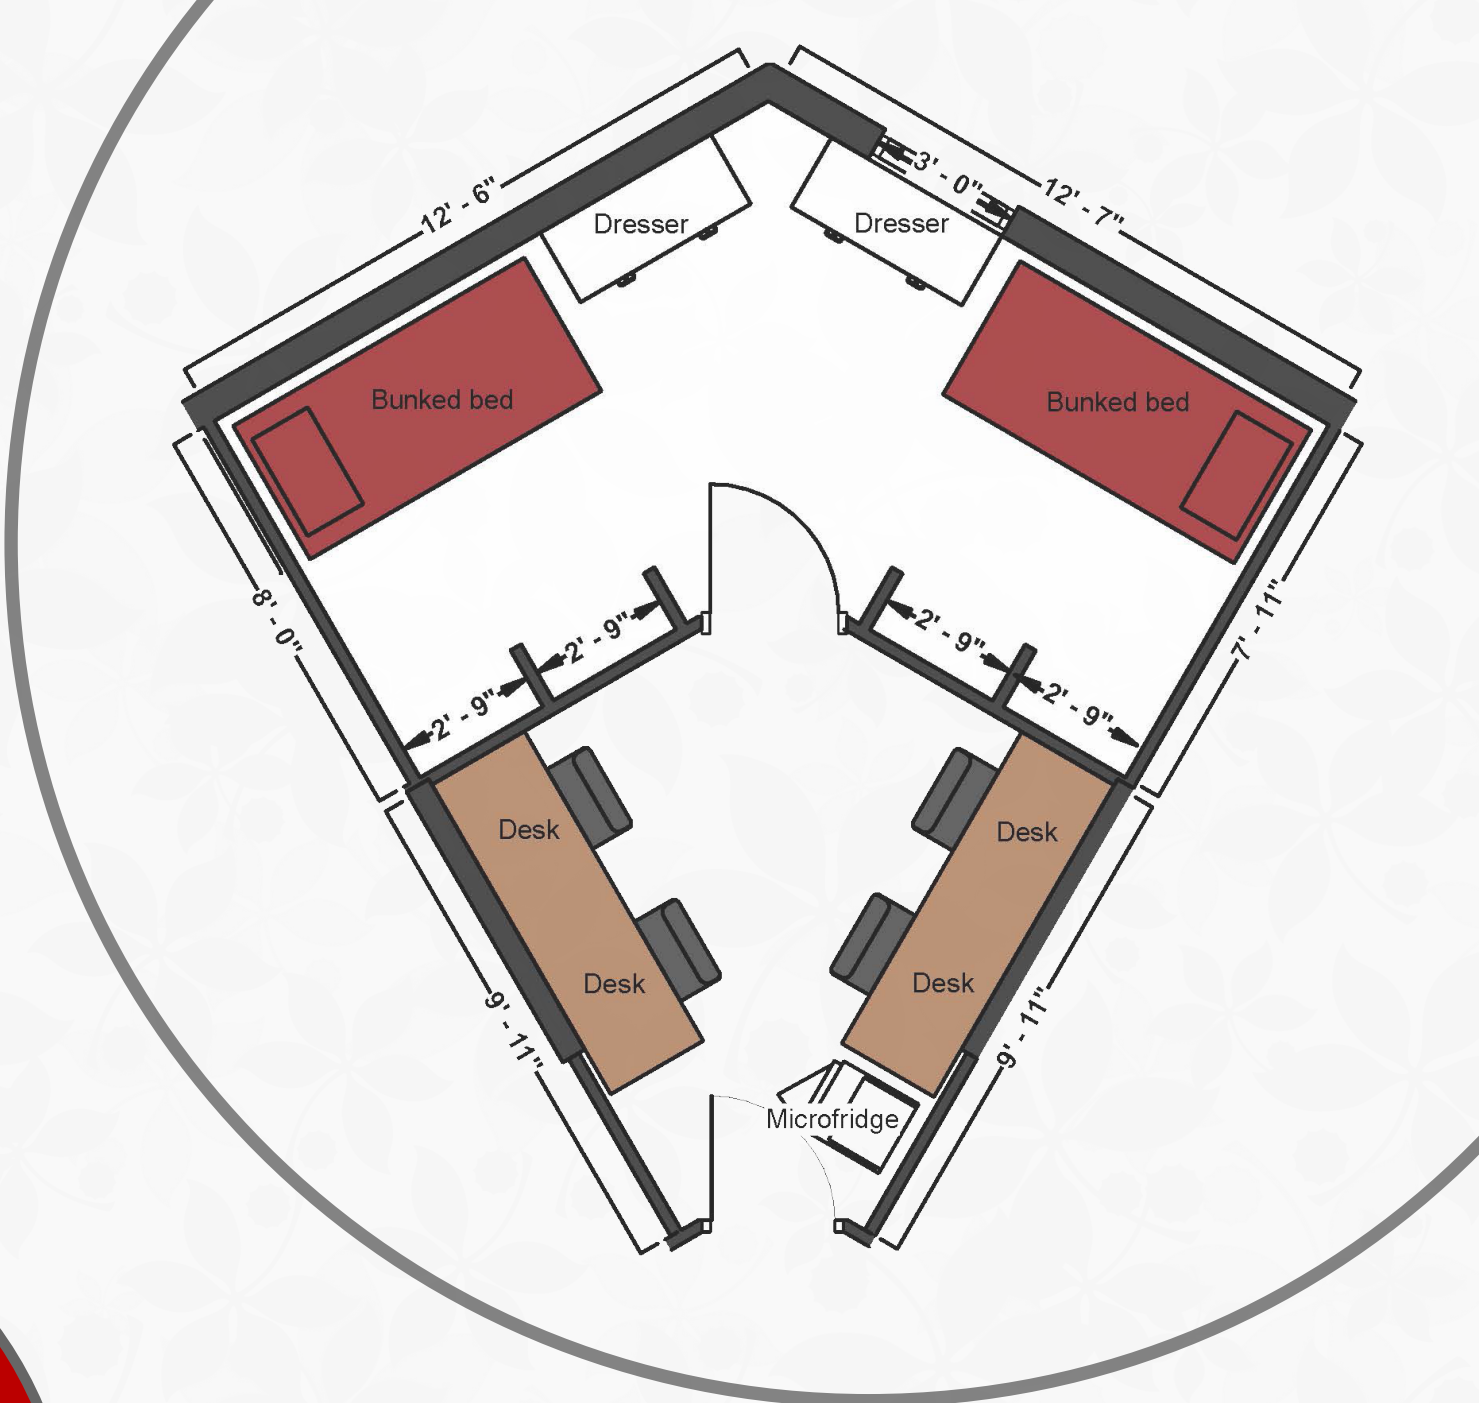

Bed

Mattress Twin XL	80" L x 36" W
Frame	82" L x 36" W
Space Under Bed	11" to 14" floor to base

Built-in Desk

Dimensions	35" W x 23" L
Drawer	12" W x 20" L x 8" H
Overhead Storage	34" W x 11" L x 12" H

Storage

Hanging Area	33" W x 19" L x 64" H
Drawers	22" W x 10" L x 8" H
Open Shelf	32" W x 15" L x 6" H

Morrill Tower

4/suite in 4 suite
cluster (Rate III)

THE OHIO STATE UNIVERSITY

OFFICE OF STUDENT LIFE