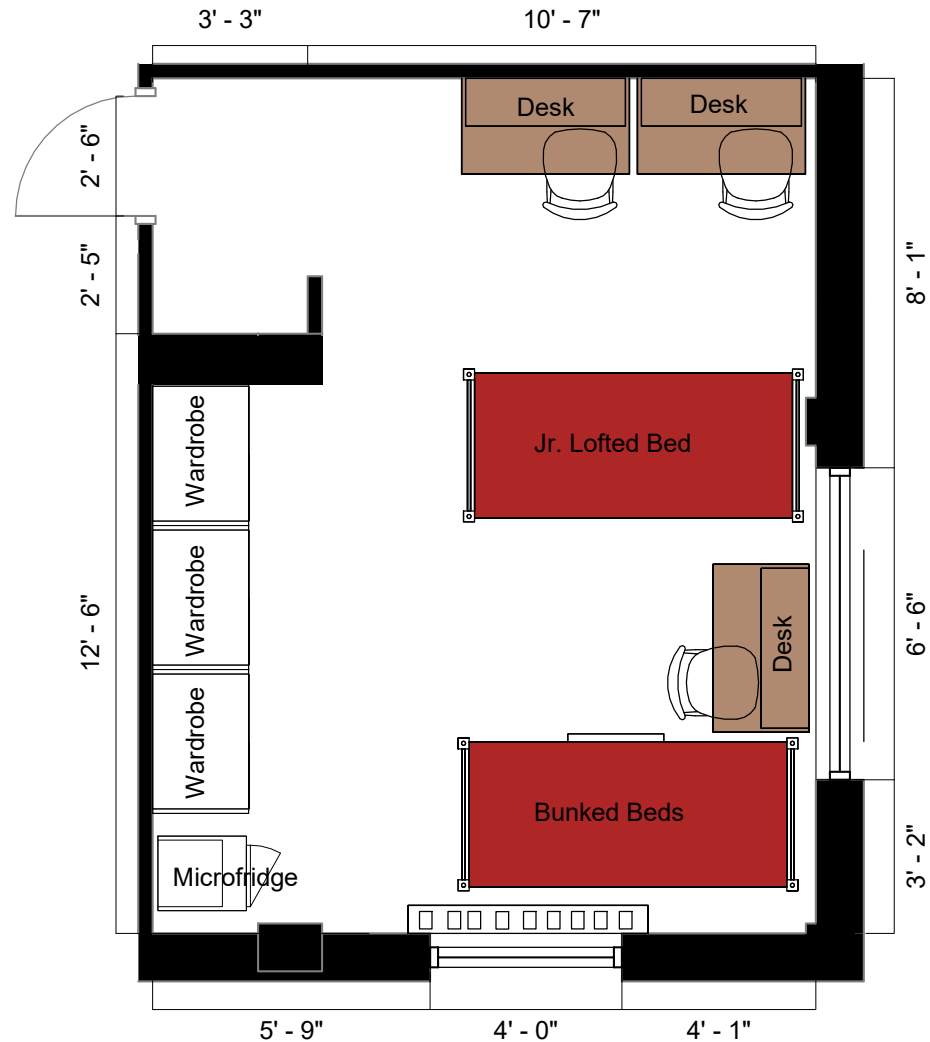

Bed

Mattress
Twin XL 80"L x 36"W x 8"H

Frame 82"L x 36"W

Space Under Bed 28" to 32": Lofted
10" to 14" Bunked

Desk

Dimensions 42"W x 24"L x 32"H

Writing Surface 40"W x 22"L

Drawer 14"W x 21"L x 4H

Open Shelves (2) 14"W x 21"L x 8"H

Wardrobe

Top Shelf 34"W x 22"L x 8"H

Hanging Bar 33"H

Storage 18"W x 20"L x 8"H

Morrison Tower

3/room w/coridor bath
& a/c (Rate II)

THE OHIO STATE UNIVERSITY
OFFICE OF STUDENT LIFE