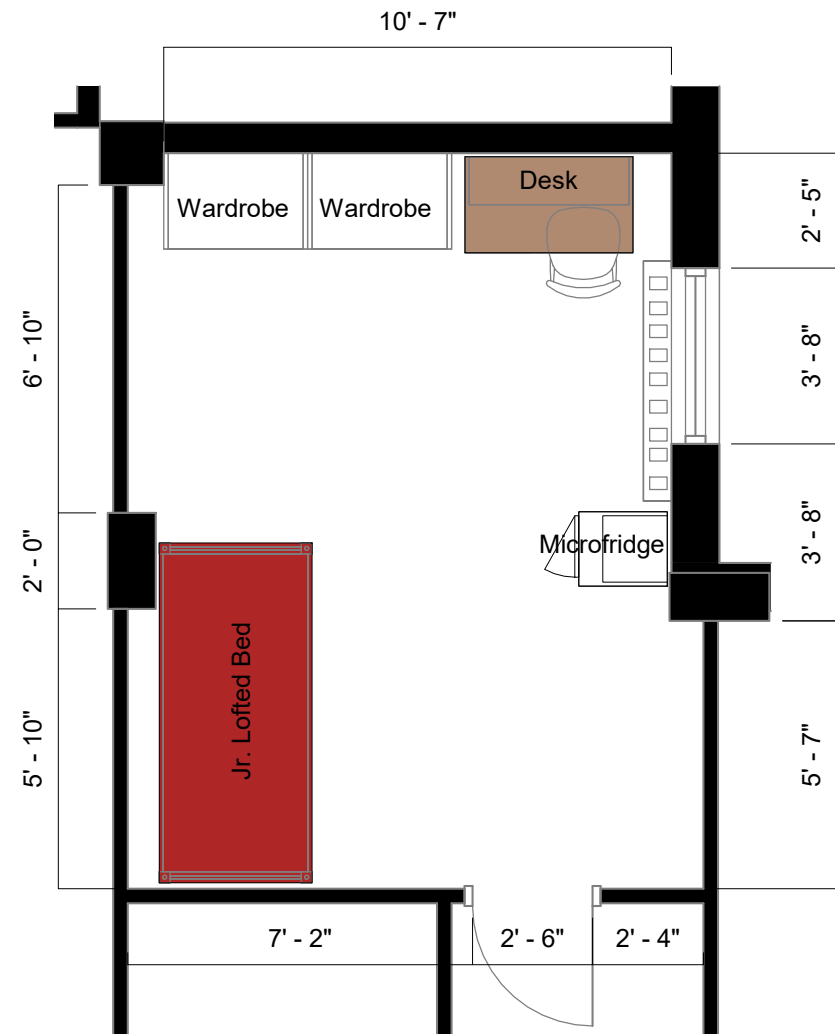

Bed

Mattress
Twin XL 80"L x 36"W x 8"H

Frame 82"L x 36"W

Space Under Bed 10" to 14"
floor to base

Desk

Dimensions 42"W x 24"L x 32"H

Writing Surface 40"W x 22"L

Drawer 14"W x 21"L x 4"H

Open Shelves (2) 14"W x 21"L x 8"H
each

Storage

Top Shelf 34"W x 22"L x 8"H

Hanging Bar 33"H

Storage 18"W x 20"L x 8"H

Morrison Tower

1/room w/corridor bath
& a/c (Rate I)

THE OHIO STATE UNIVERSITY
OFFICE OF STUDENT LIFE