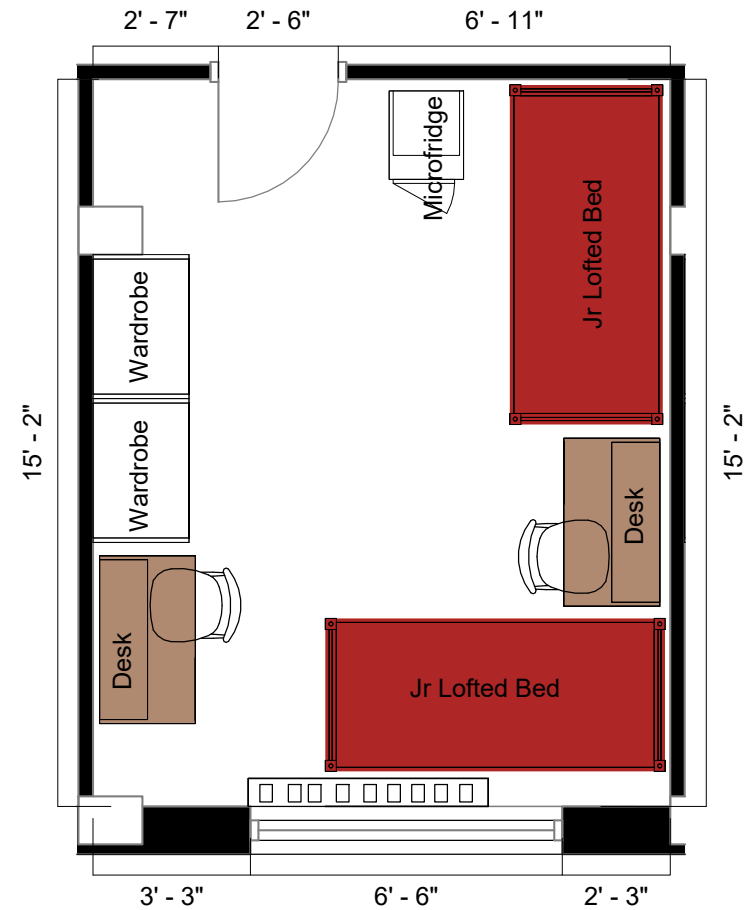

## Bed

Mattress  
Twin XL 80"L x 36"W x 8"H

Frame 82"L x 36"W

Space Under Bed 28" to 32"  
floor to base

## Desk

Dimensions 42"W x 24"L x 32"H

Writing Surface 40"W x 22"L

Drawer 14"W x 21"L x 4H

Open Shelves (2) 14"W x 21"L x 8"H

## Wardrobe

Top Shelf 34"W x 22"L x 8"H

Hanging Bar 33"H

Storage 18"W x 20"L x 8"H

# Morrison Tower

2/room w/corridor bath  
& a/c (Rate II)

**THE OHIO STATE UNIVERSITY**  
OFFICE OF STUDENT LIFE