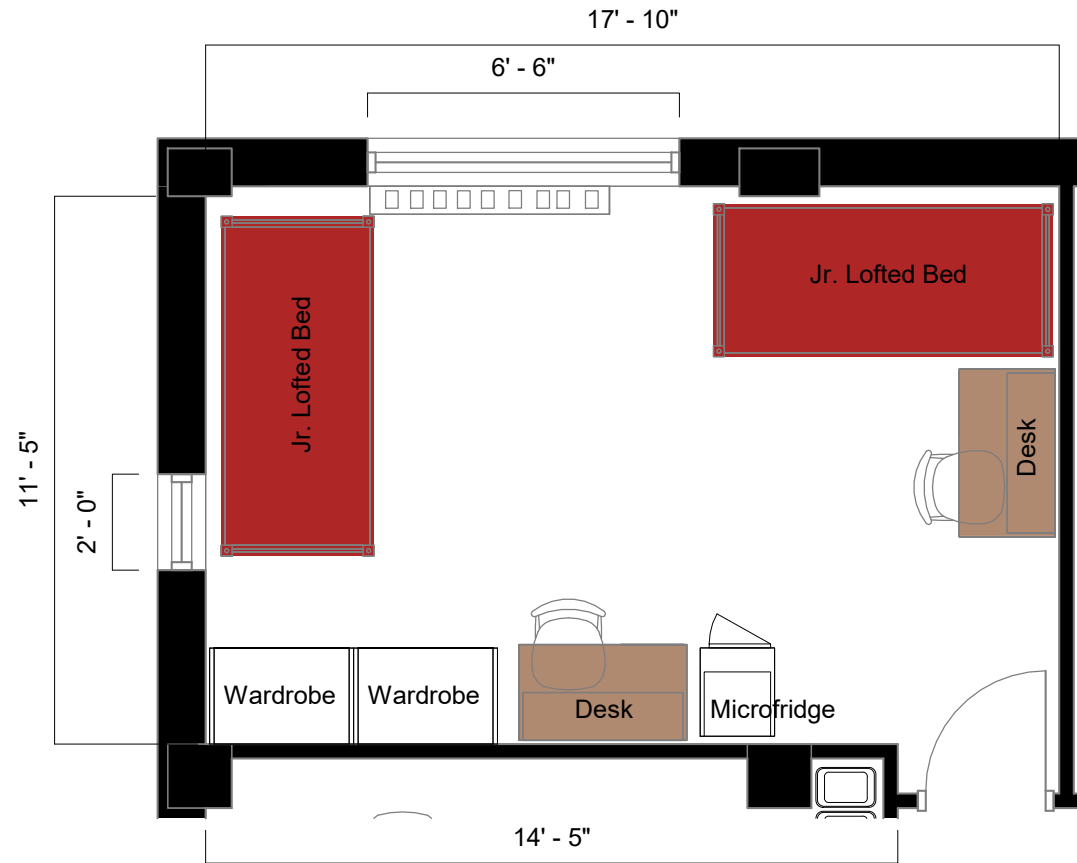

Bed

Mattress
Twin XL 80"L x 36"W x 8"H

Frame 82"L x 36"W

Space Under Bed 28" to 32"
floor to base

Desk

Dimensions 42"W x 24"L x 32"H

Writing Surface 40"W x 22"L

Drawer 14"W x 21"L x 4H

Open Shelves (2) 14"W x 21"L x 8"H

Wardrobe

Top Shelf 34"W x 22"L x 8"H

Hanging Bar 33"H

Storage 18"W x 20"L x 8"H

Morrison Tower

2/superdouble
w/corridor bath & a/c
(Rate I)

THE OHIO STATE UNIVERSITY
OFFICE OF STUDENT LIFE