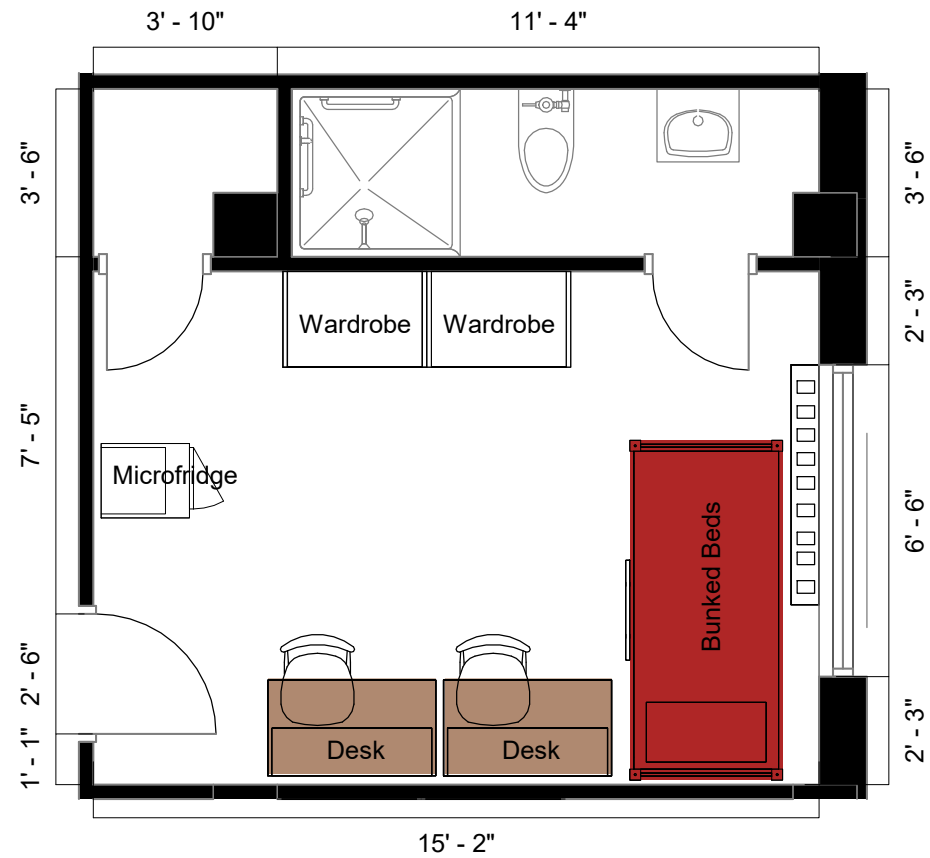

## Bed

Mattress  
Twin XL 80"L x 36"W x 8"H

Frame 82"L x 36"W

Space Under Bed 10" to 14"  
floor to base

## Desk

Dimensions 42"W x 24"L x 32"H

Writing Surface 40"W x 22"L

Drawer 14"W x 21"L x 4H

Open Shelves (2) 14"W x 21"L x 8"H

## Wardrobe

Top Shelf 34"W x 22"L x 8"H

Hanging Bar 33"H

Storage 18"W x 20"L x 8"H

## Morrison Tower

2/room w/room bath &  
a/c bunked only  
(Rate III)

**THE OHIO STATE UNIVERSITY**  
OFFICE OF STUDENT LIFE