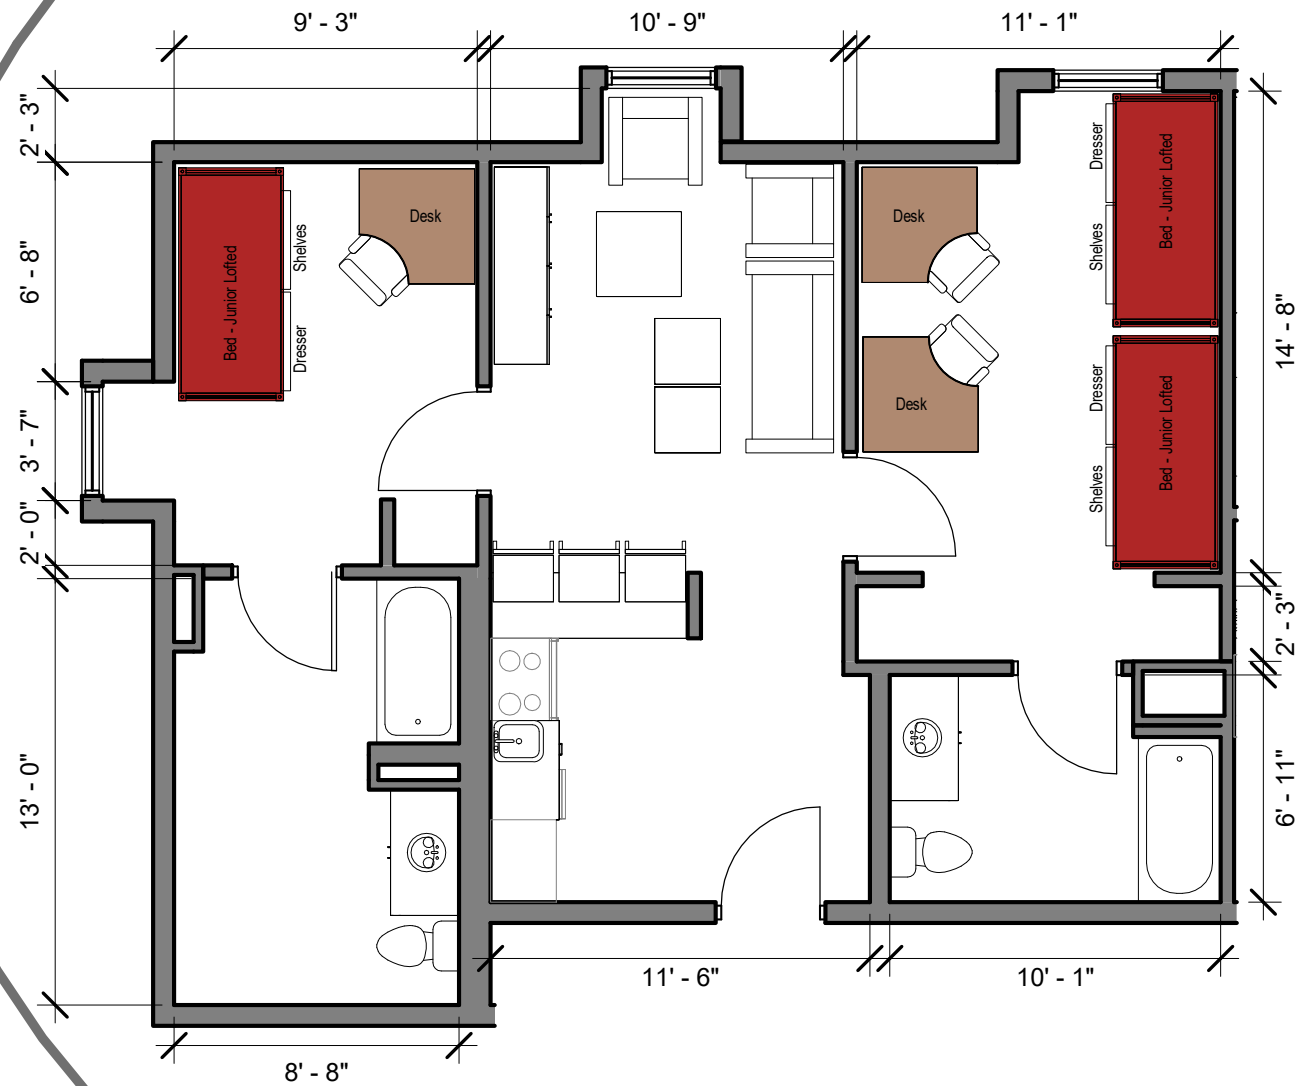

Bed

Mattress
Twin XL 80"L x 36"W x 8"H

Frame 82"L x 36"W

Space Under Bed 28" to 32"
floor to base

Desk

Dimensions 42"W x 24"L x 32"H

Writing Surface 40"W x 22"L

Drawer Space 16"W x 22"L x 4"H

Storage

Closet Area 36"W x 25"L x 60"H

Shelf Space 36"W x 18"L x 12"H

Neil Avenue

2/room apartment for
3 (Grad Only)

THE OHIO STATE UNIVERSITY
OFFICE OF STUDENT LIFE