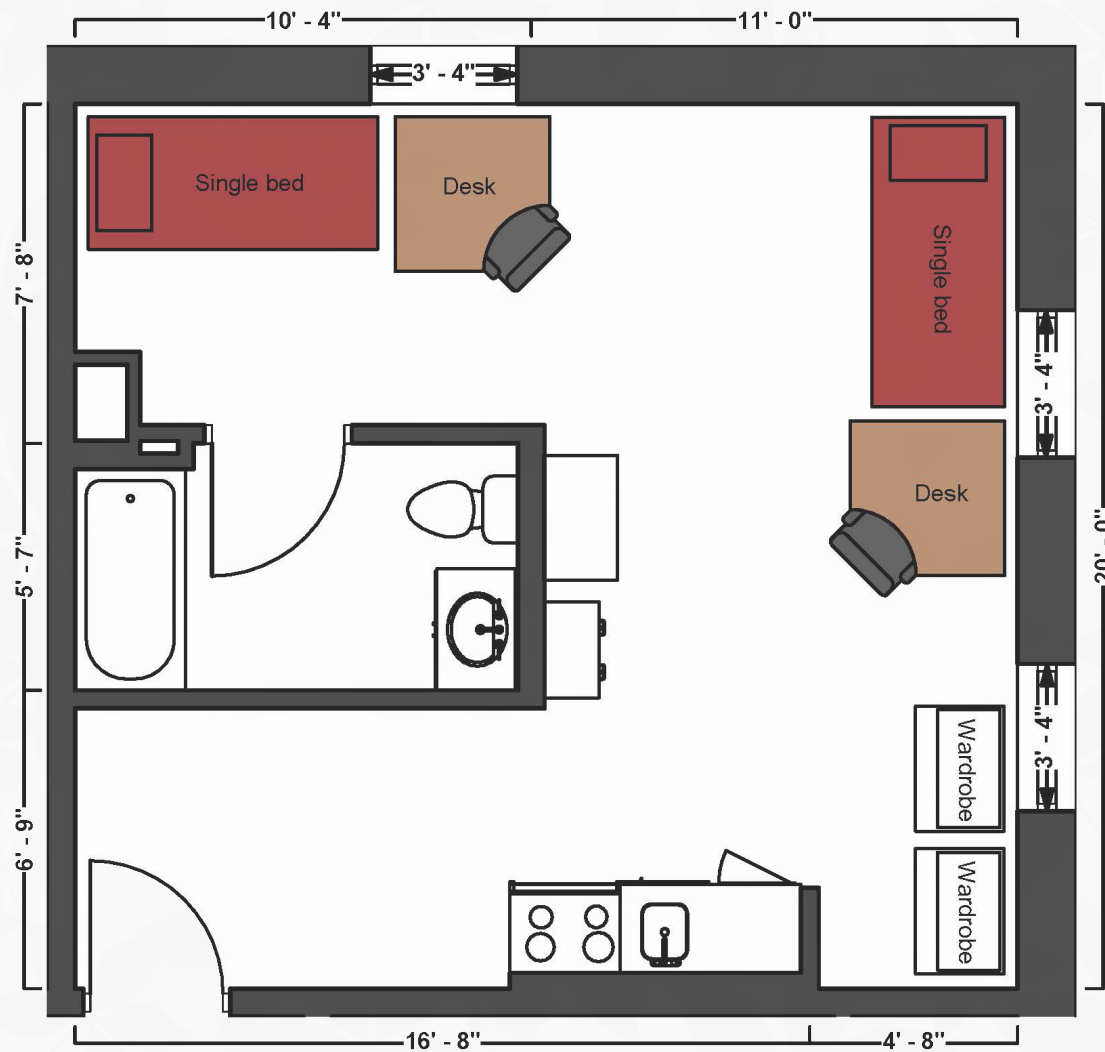

## Bed

Mattress Twin XL	80" L x 36" W
Frame	82" L x 36" W
Space Under Bed	11" to 14" floor to base

## Desk

Dimensions	42" W x 24" L x 32" H
Writing Surface	40" W x 22" L
Drawer Space	16" W x 22" L x 4" H

## Storage

Closet Area	36" W x 25" L x 60" H
Shelf Space	36" W x 18" L x 12" H