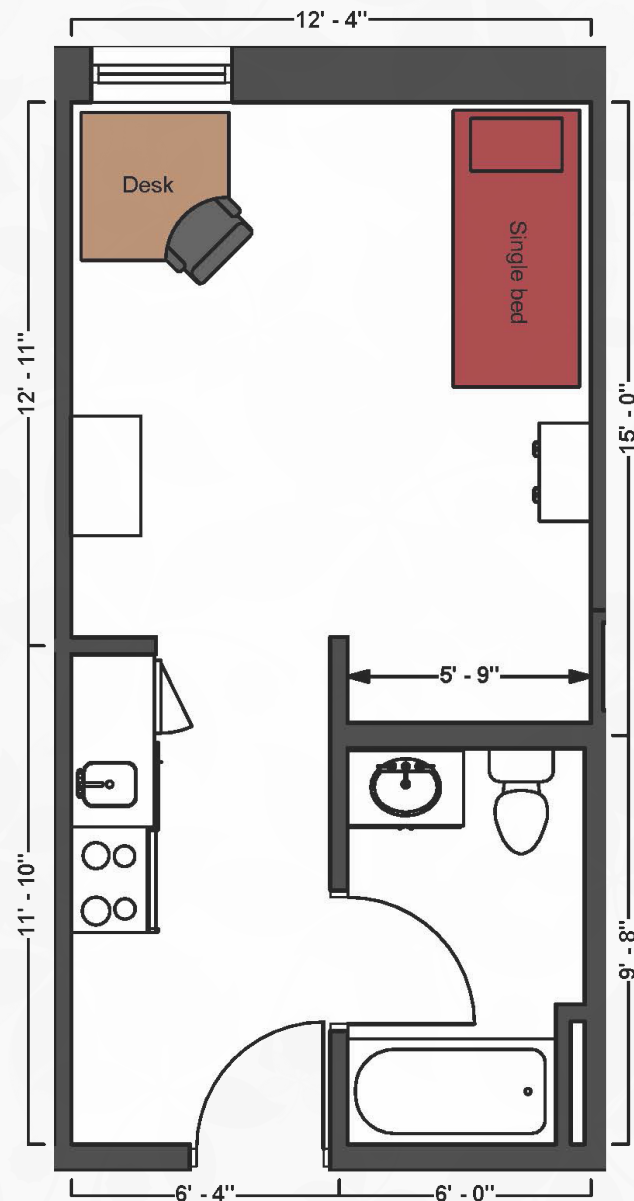

Bed

Mattress Twin XL	80" L x 36" W
---------------------	---------------

Frame	82" L x 36" W
-------	---------------

Space Under Bed	11" to 14" floor to base
-----------------	-----------------------------

Desk

Dimensions	42" W x 24" L x 32" H
------------	-----------------------

Writing Surface	40" W x 22" L
-----------------	---------------

Drawer Space	16" W x 22" L x 4" H
--------------	----------------------

Storage

Closet Area	36" W x 25" L x 60" H
-------------	-----------------------

Shelf Space	36" W x 18" L x 12" H
-------------	-----------------------

Neil Avenue

Efficiency apartment
(Grad only)

THE OHIO STATE UNIVERSITY