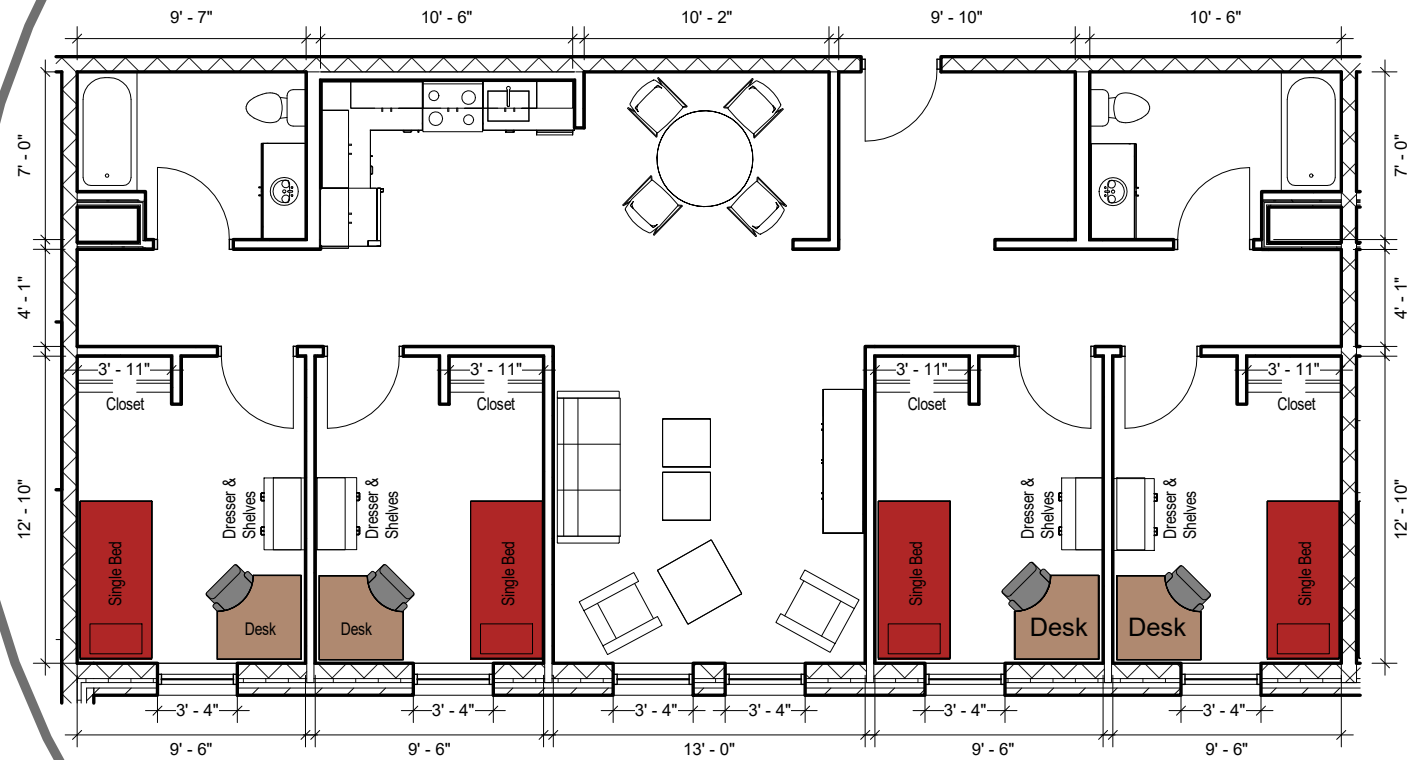

Bed

Mattress
Twin XL 80" L x 36" W x 8" H

Frame 82" L x 36" W

Space Under Bed 11" to 14"
floor to base

Desk

Dimensions 42" W x 24" L x 32" H

Writing Surface 40" W x 22" L

Drawer 16" W x 22" L x 4" H

Storage

Closet Area 36" W x 25" L x 60" H

Shelf Space 36" W x 18" L x 12" H

Neil Avenue

4 bedroom apartment
for 4 (Grad only)

THE OHIO STATE UNIVERSITY
OFFICE OF STUDENT LIFE