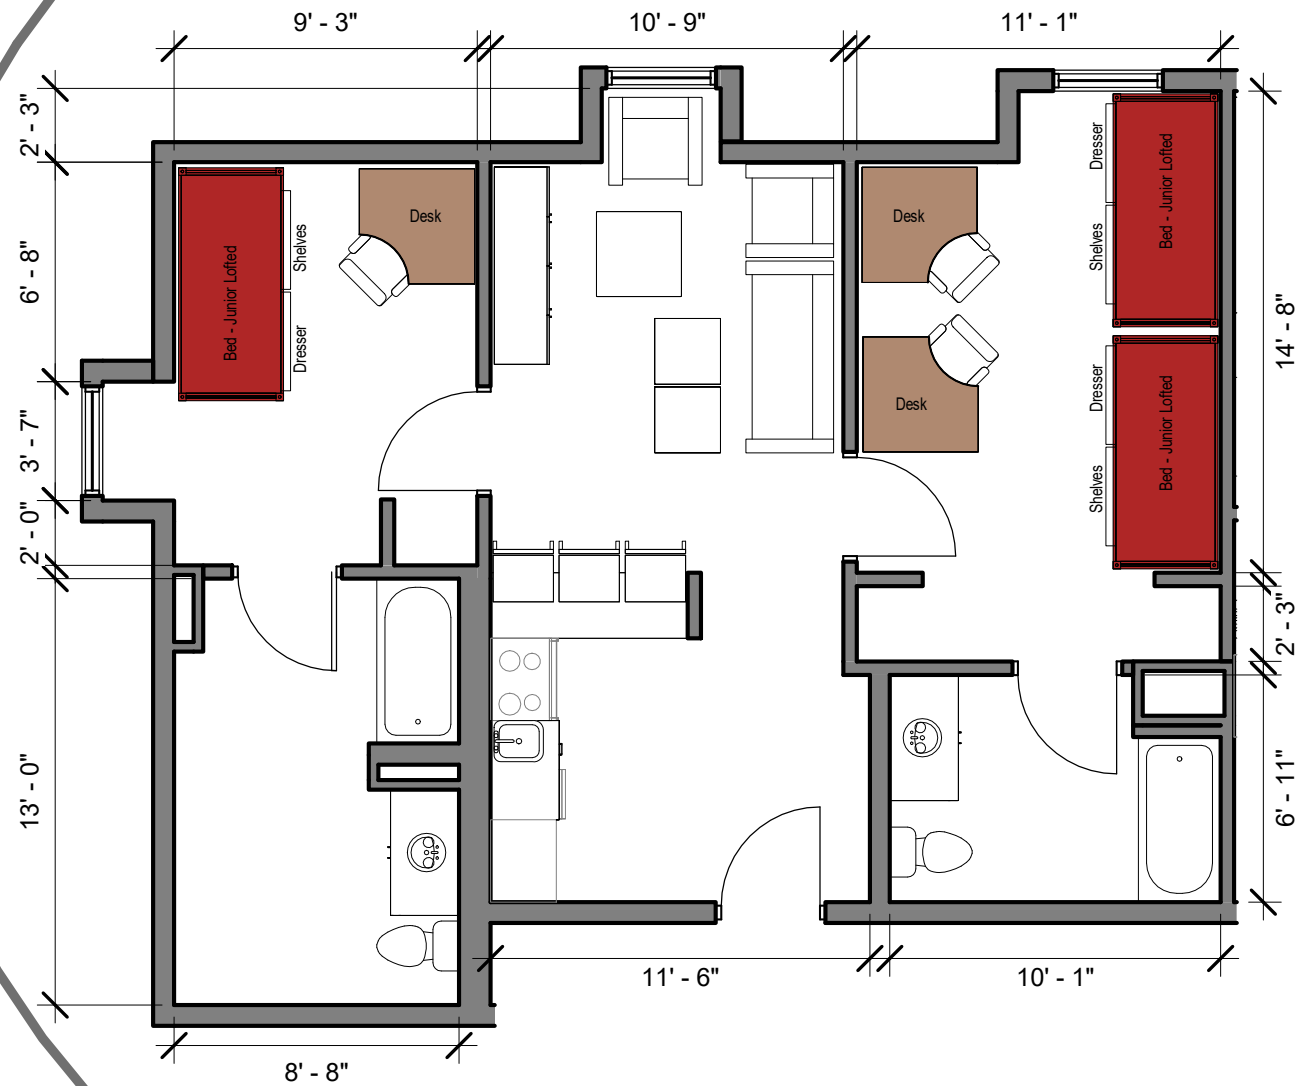

## Bed

Mattress  
Twin XL 80"L x 36"W x 8"H

Frame 82"L x 36"W

Space Under Bed 28" to 32"  
floor to base

## Desk

Dimensions 42"W x 24"L x 32"H

Writing Surface 40"W x 22"L

Drawer Space 16"W x 22"L x 4"H

## Storage

Closet Area 36"W x 25"L x 60"H

Shelf Space 36"W x 18"L x 12"H