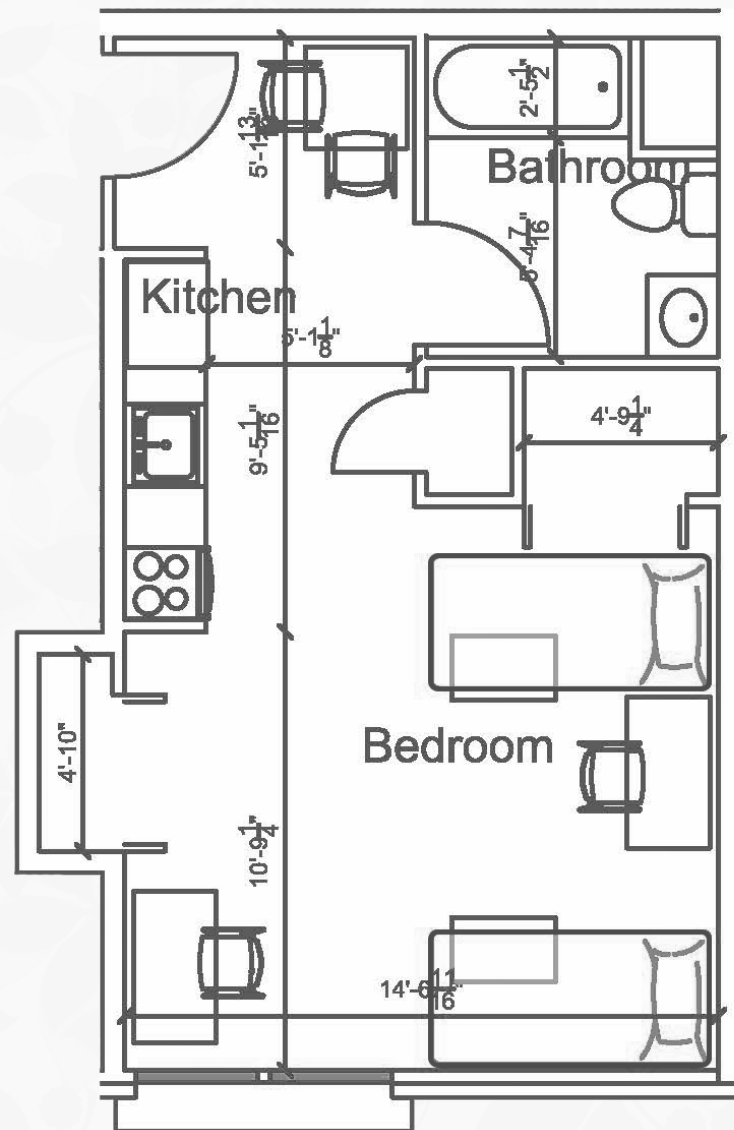

## Bed

Mattress Twin XL	80" L x 36" W
Frame	82" L x 36" W
Space Under Bed	11" to 14" floor to base

## Desk

Dimensions	42" W x 24" L x 32" H
Writing Surface	40" W x 22" L
Drawer	14" W x 22" L x 4" H

## Storage

Dresser	26" W x 16" L x 6" H each
Closet Hanging Bar	60" H varies by room