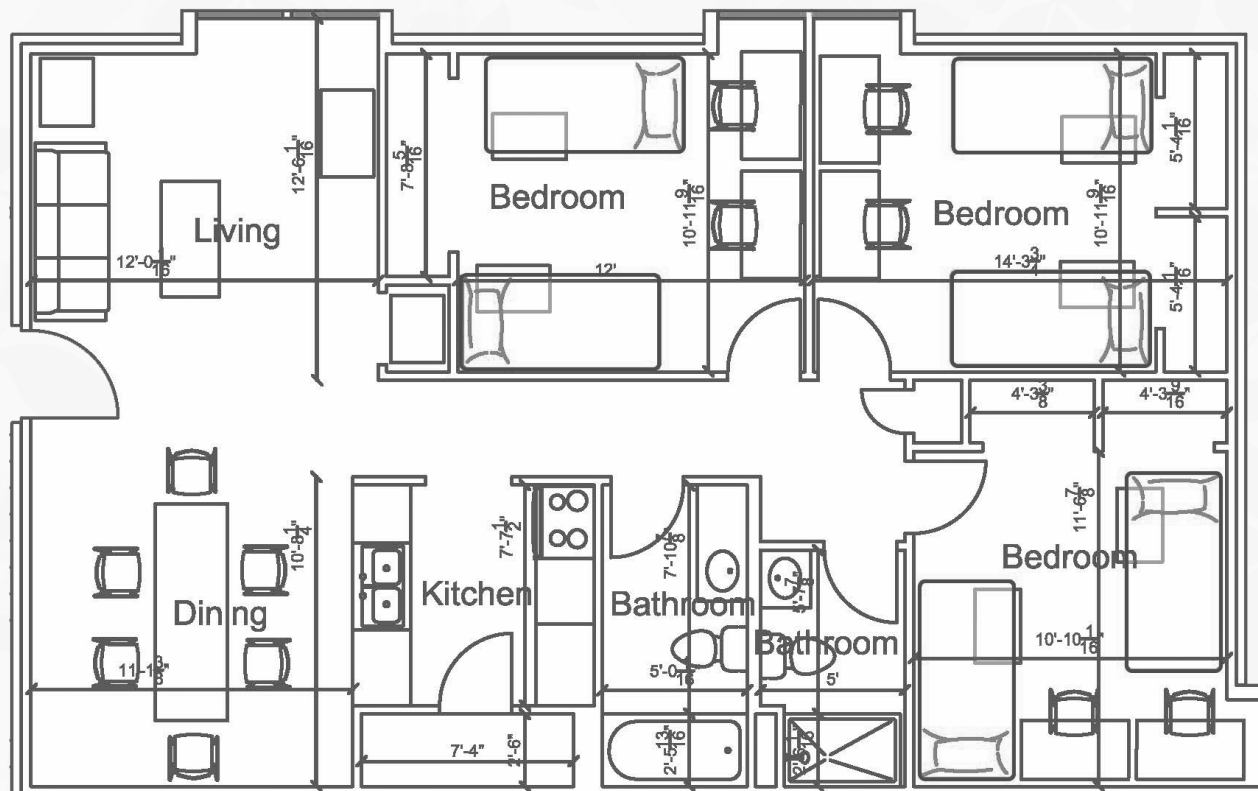

## Bed

Mattress  
Twin XL 80" L x 36" W

Frame 82" L x 36" W

Space Under Bed 28" to 32"  
floor to base

## Desk

Dimensions 42" W x 24" L x 32" H

Writing Surface 40" W x 22" L

Drawer 14" W x 22" L x 4" H

## Storage

Dresser 26" W x 16" L x 6" H  
each

Closet Hanging Bar 60" H  
varies by room

# Newark

3 bedroom for 6

THE OHIO STATE UNIVERSITY

OFFICE OF STUDENT LIFE