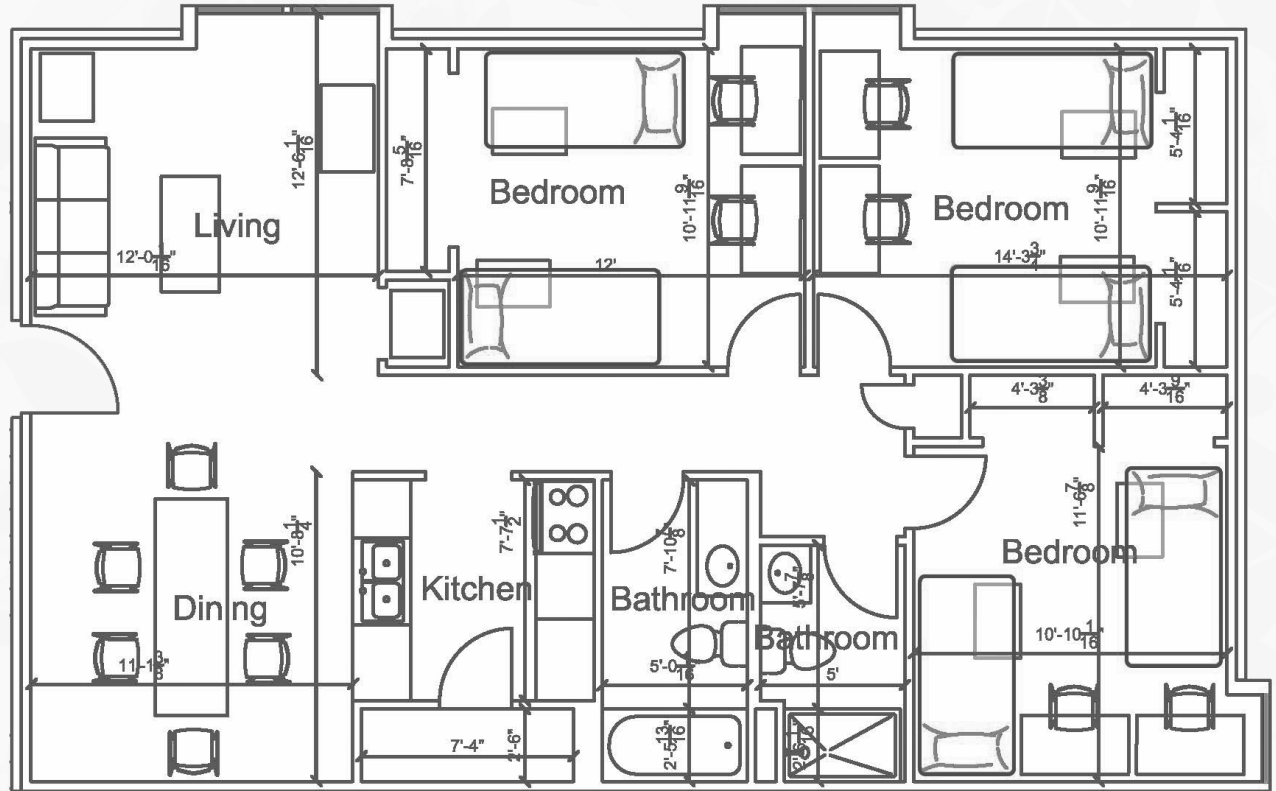

Bed

Mattress
Twin XL 80" L x 36" W

Frame 82" L x 36" W

Space Under Bed 11" to 14"
floor to base

Desk

Dimensions 42" W x 24" L x 32" H

Writing Surface 40" W x 22" L

Drawer 14" W x 22" L x 4" H

Storage

Dresser 26" W x 16" L x 6" H
each

Closet Hanging Bar 60" H
varies by room

Newark

3 bedroom for 6

THE OHIO STATE UNIVERSITY

OFFICE OF STUDENT LIFE