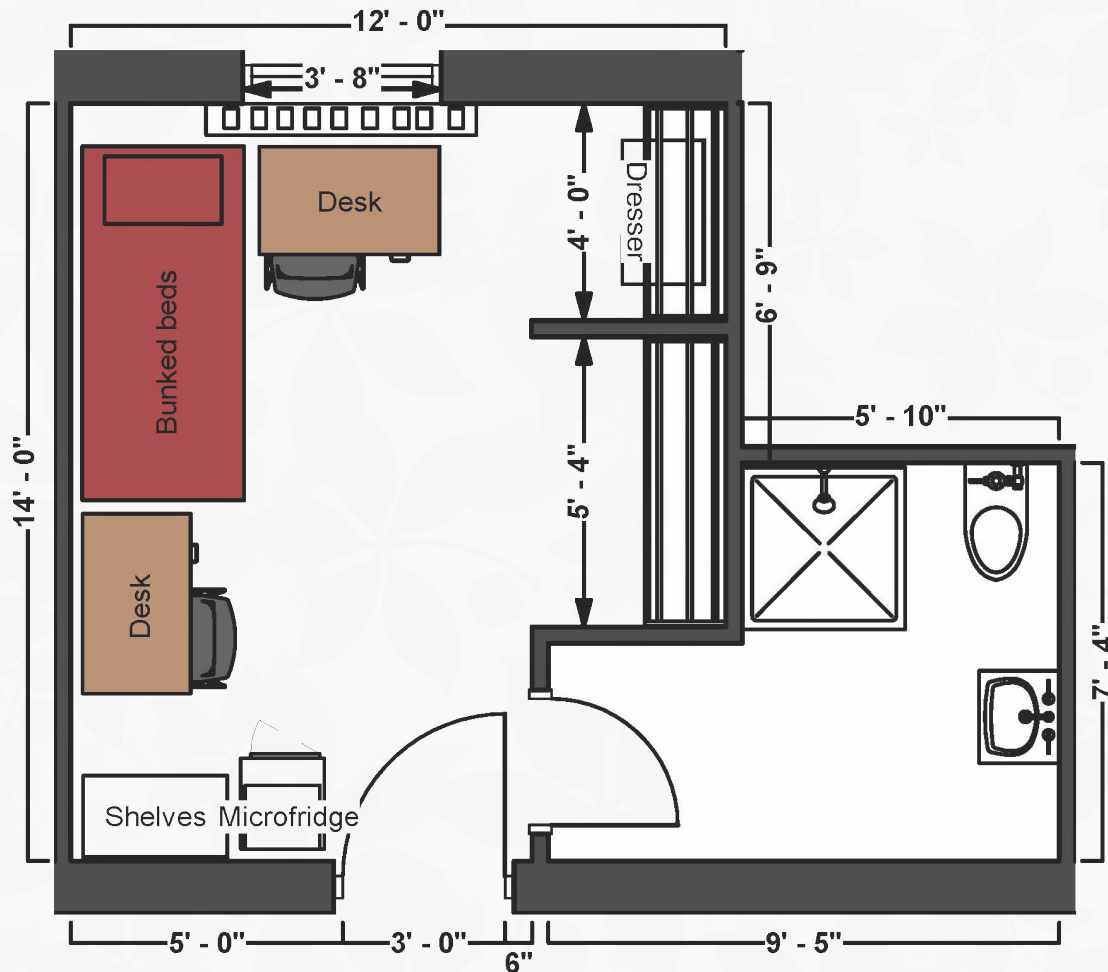

Bed

Mattress
Twin XL 80" L x 36" W

Frame 82" L x 36" W

Space Under Bed 10" to 13"
floor to base

Unattached Desk

Dimensions 42" W x 24" L x 32" H

Writing Surface 40" W x 22" L

Open Shelves (2) 14" W x 21" L x 8" H
each

Storage

Dresser (drawers (6)) 25" W x 15" L x 5" H

Norton House

2/room w/bath
& a/c (Rate IIA)

THE OHIO STATE UNIVERSITY

OFFICE OF STUDENT LIFE