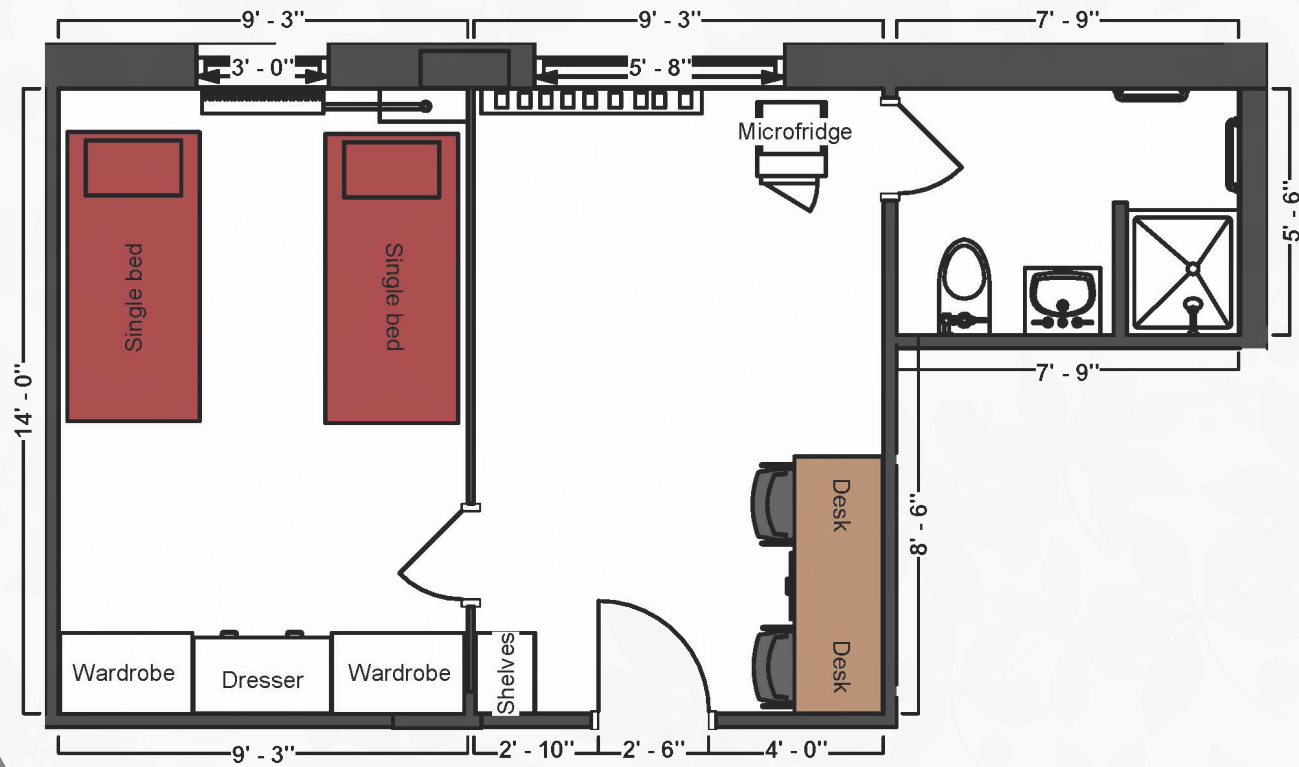

Bed

Mattress Twin XL	80" L x 36" W
Frame	82" L x 36" W
Space Under Bed	10" to 13" floor to base

Built-in Desk

Dimensions	34" W x 22" L
Drawers	12" W x 20" L x 8" H
Overhead Storage	34" W x 11" L x 12" H

Storage

Hanging Area	34" W x 18" L x 60" H
Small Drawers	34" W x 16" L x 4" H
Large Drawers	15" W x 15" L x 4" H

Norton House

2/superdouble
w/bath & a/c (Rate I)

THE OHIO STATE UNIVERSITY

OFFICE OF STUDENT LIFE