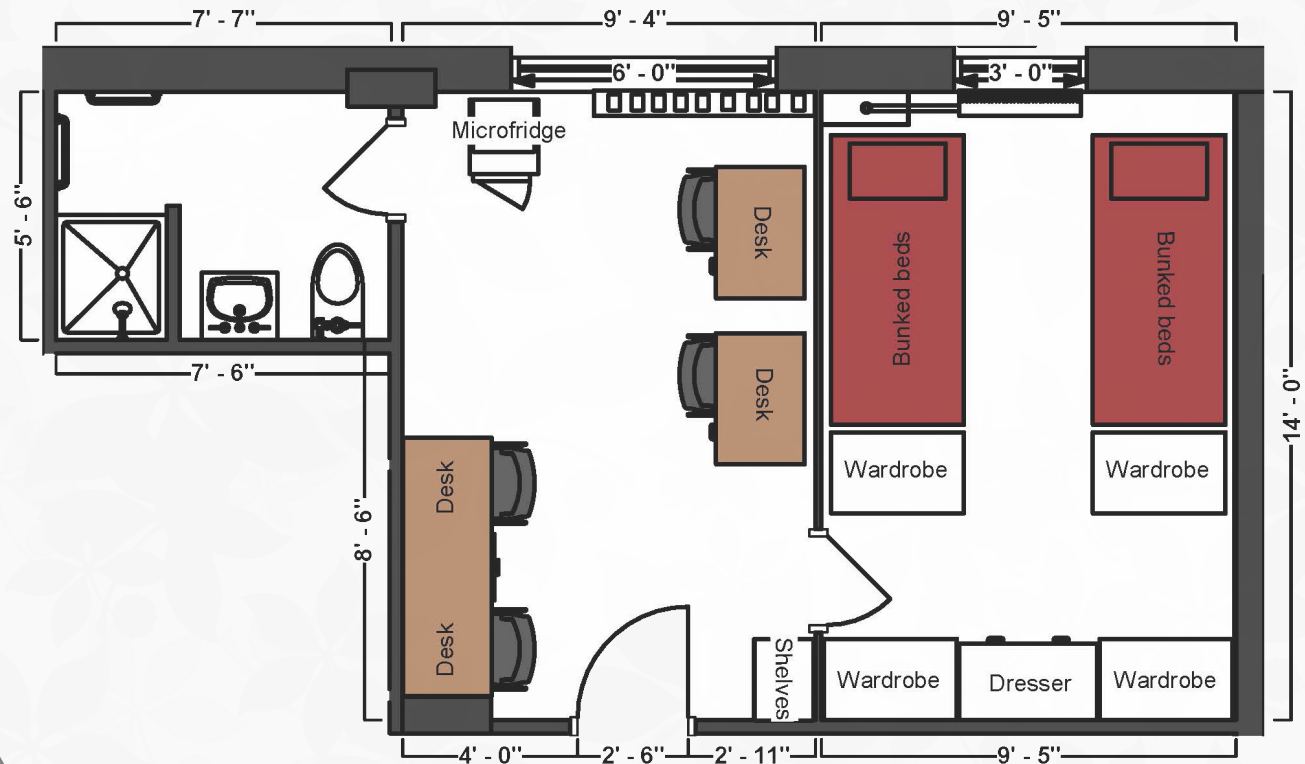

Bed

Mattress Twin XL	80" L x 36" W
Frame	82" L x 36" W
Space Under Bed	10" to 13" floor to base

Built-in Desk

Dimensions	34" W x 22" L
Drawers	12" W x 20" L x 8" H
Overhead Storage	34" W x 11" L x 12" H

Unattached Desk

Dimensions	42" W x 24" L x 32" H
Writing Surface	40" W x 22" L
Open Shelves (2)	14" W x 21" L x 8" H each

Storage

Hanging Area	34" W x 18" L x 60" H
Small Drawers	34" W x 16" L x 4" H
Large Drawers	15" W x 15" L x 4" H

Norton House

4/suite w/bath
& a/c (Rate IIA)

THE OHIO STATE UNIVERSITY

OFFICE OF STUDENT LIFE