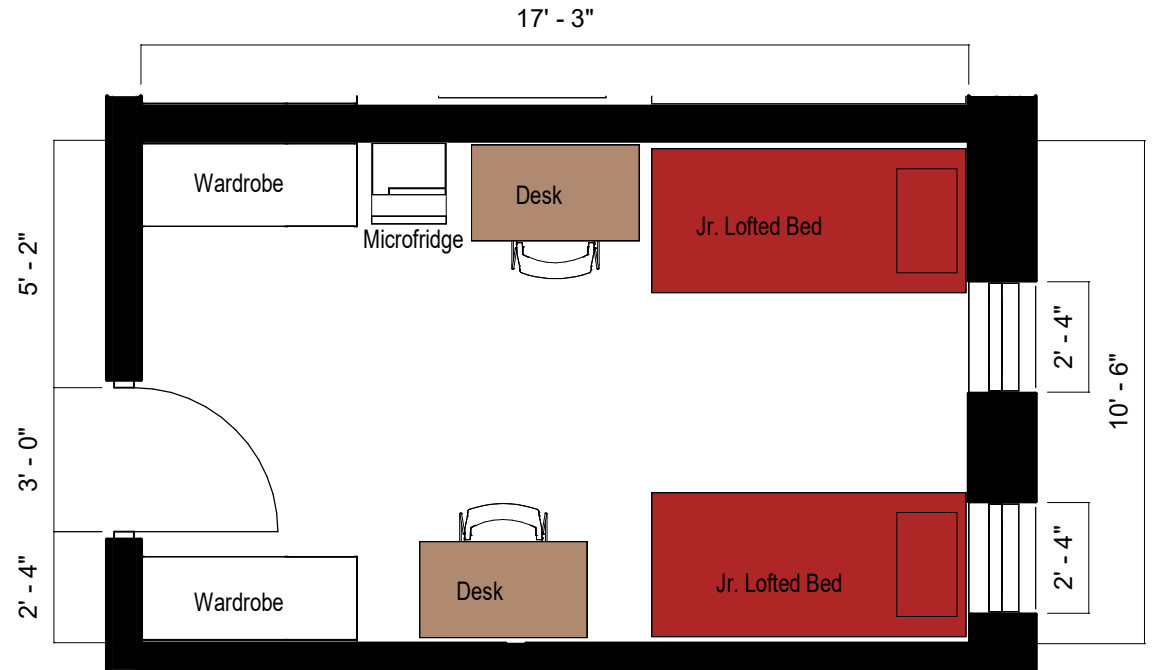

Bed

Mattress
Twin XL 80"L x 36"W x 8"H

Frame 82"L x 38"W

Space Under Bed 28" to 32"
floor to base

Desk

Dimensions 42"W x 24"L x 32"H

Writing Surface 40"W x 22"L

Drawer 14"W x 21"L x 4"H

Open Shelves (2) 14"W x 21"L x 8"H
each

Wardrobe

Top Shelf 30"W x 21"L x 8"H

Hanging Bar 33"H

Open Shelves (6) 14"W x 21"L x 8"H each

Park-Stradley

2/room gender specific
connector wing w/ a/c
(Rate I)

THE OHIO STATE UNIVERSITY
OFFICE OF STUDENT LIFE