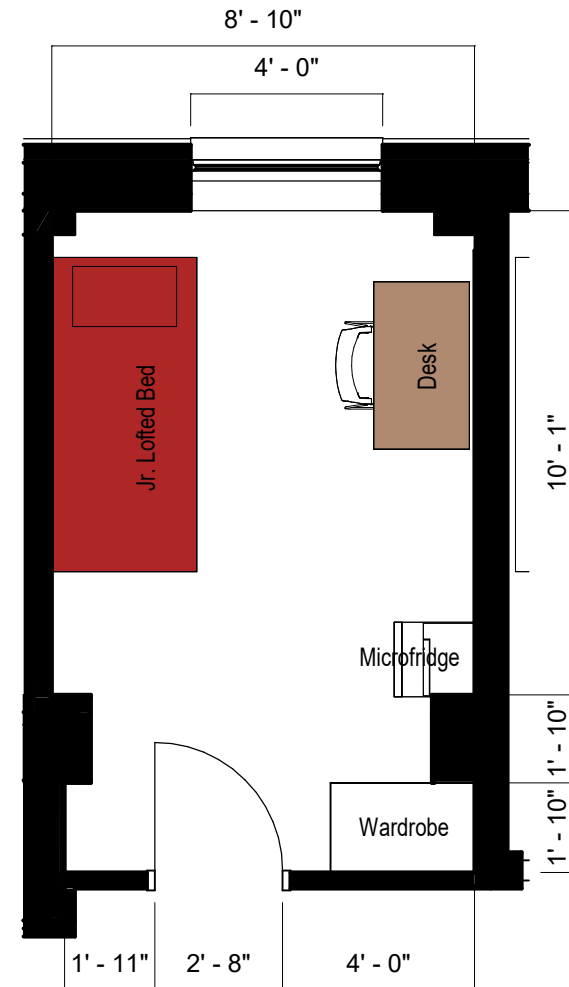

Bed

Mattress
Twin XL 80"L x 36"W x 8"H

Frame 82"L x 38"W

Space Under Bed 28" to 32"
floor to base

Desk

Dimensions 42"W x 24"L x 32"H

Writing Surface 40"W x 22"L

Drawer 14"W x 21"L x 4"H

Open Shelves (2) 14"W x 21"L x 8"H
each

Wardrobe

Top Shelf 30"W x 21"L x 8"H

Hanging Bar 33"H

Open Shelves (6) 14"W x 21"L x 8"H each

Park-Stradley

1/room gender specific
wing w/ a/c (Rate I)