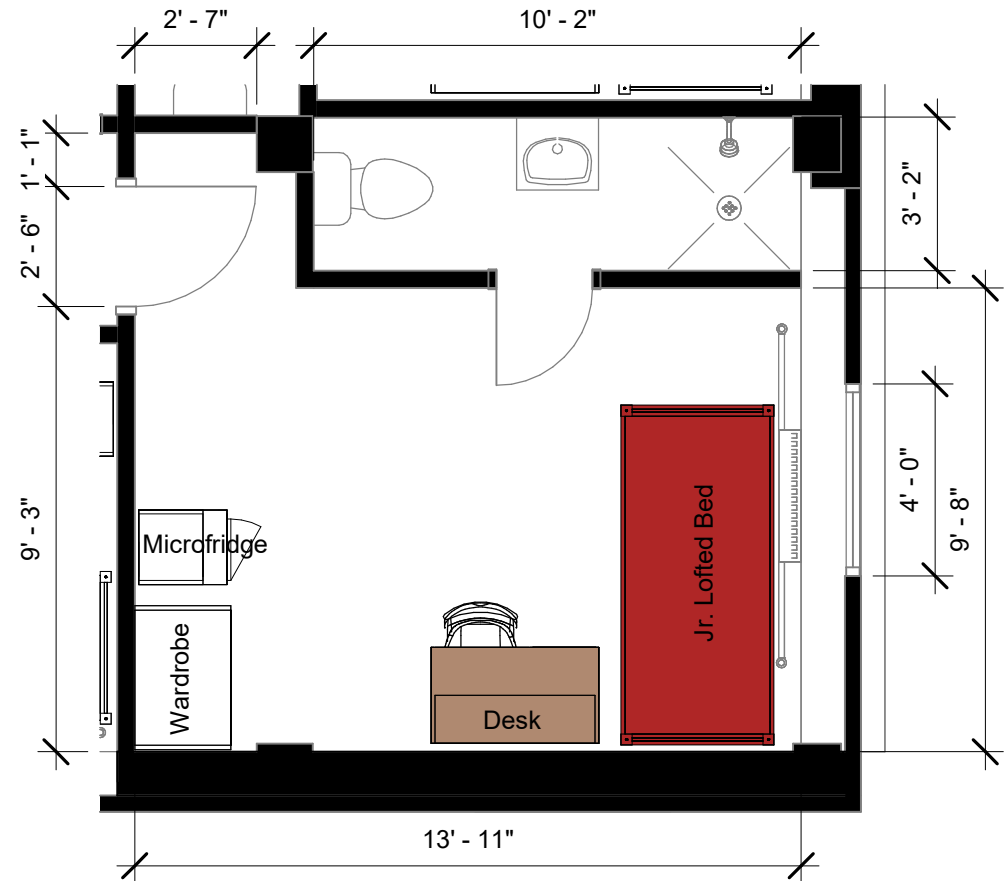

Bed

Mattress
Twin XL 80"L x 36"W x 8"H

Frame 82"L x 36"W

Space Under Bed 10" to 14"
floor to base

Desk

Dimensions 42"W x 24"L x 32"H

Writing Surface 40"W x 22"L

Drawer 14"W x 21"L x 4"H

Open Shelves (2) 14"W x 21"L x 8"H
each

Wardrobe

Top Shelf 34"W x 22"L x 8"H

Hanging Bar 33"H

Storage 18"W x 20"L x 8"H

Paterson Hall

1/room with bath w/out
a/c (Ratel)

THE OHIO STATE UNIVERSITY
OFFICE OF STUDENT LIFE