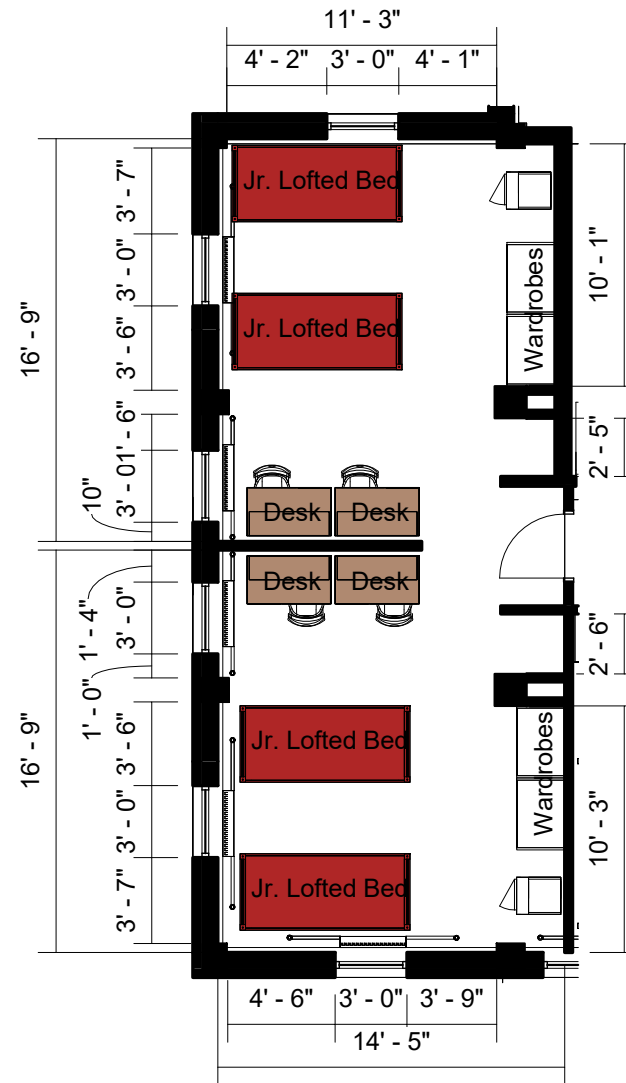

## Bed

Mattress  
Twin XL 80"L x 36"W x 8"H

Frame 82"L x 36"W

Space Under Bed 10" to 14"  
floor to base

## Desk

Dimensions 42"W x 24"L x 32"H

Writing Surface 40"W x 22"L

Drawer 14"W x 21"L x 4"H

Open Shelves (2) 14"W x 21"L x 8"H  
each

## Wardrobe

Top Shelf 34"W x 22"L x 8"H

Hanging Bar 33"H

Storage 18"W x 20"L x 8"H