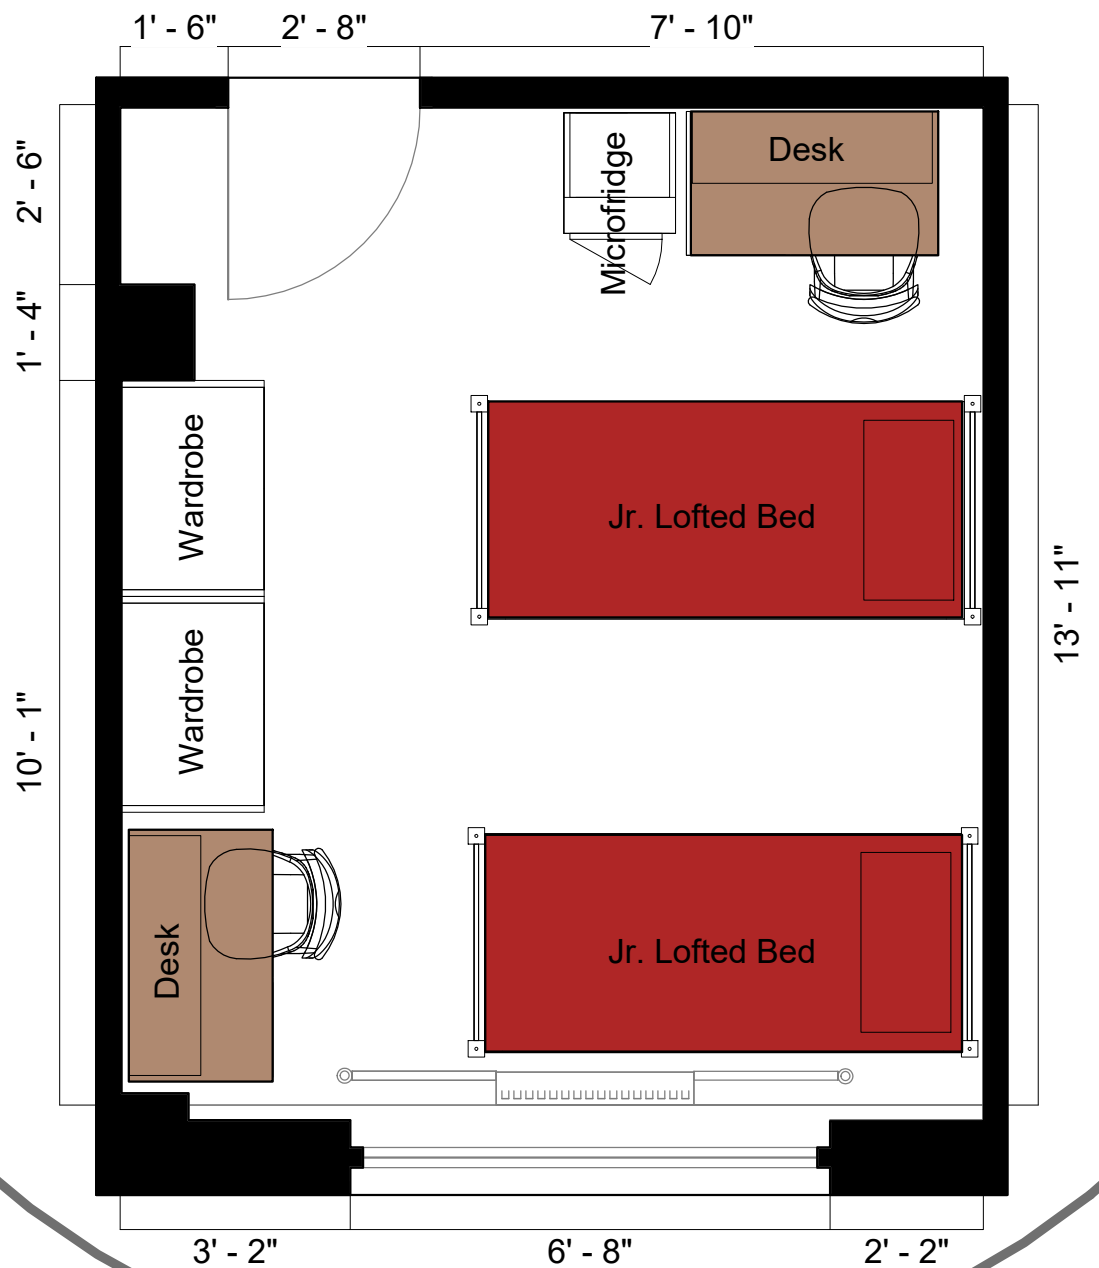

Bed

Mattress Twin XL	80"L x 36"W x 8"H
Frame	82"L x 36"W
Space Under Bed	28" to 32" floor to base

Desk

Dimensions	42"W x 24"L x 32"H
Writing Surface	40"W x 22"L
Drawer	14"W x 21"L x 4"H
Open Shelves (2)	14"W x 21"L x 8"H each

Storage

Top Shelf	34"W x 22"L x 8"H
Hanging Bar	33"H
Storage	18"W x 20"L x 8"H

Paterson Hall

2/room w/semi-private
bath w/out a/c (Rate II)

THE OHIO STATE UNIVERSITY
OFFICE OF STUDENT LIFE