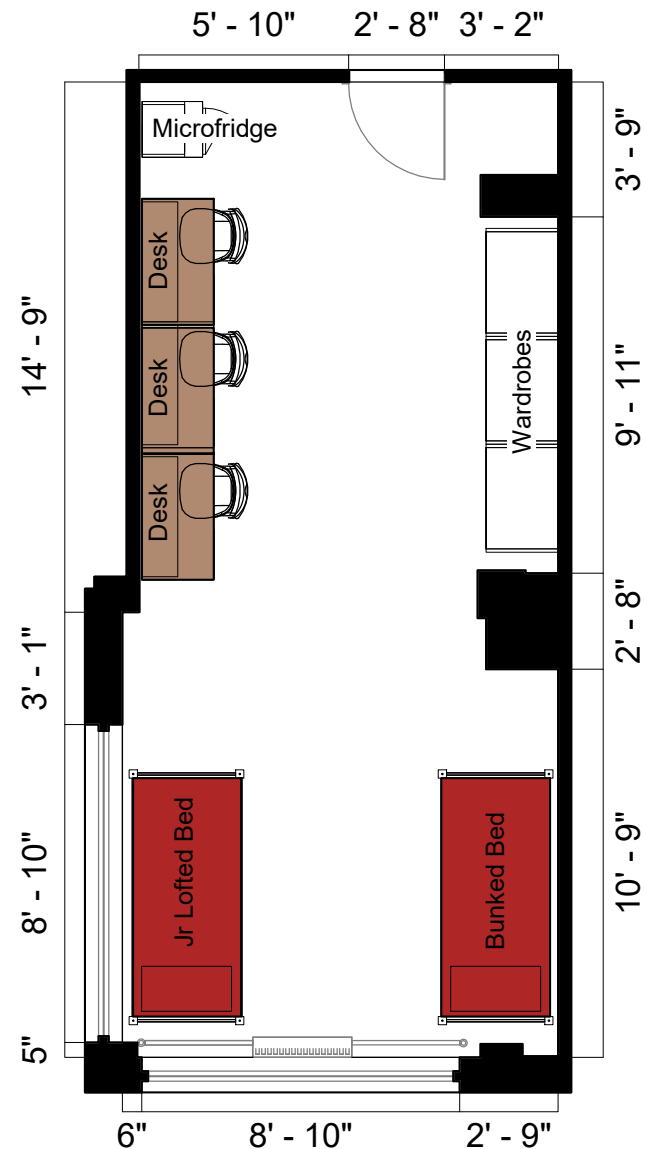

Bed

Mattress
Twin XL 80"L x 36"W x 8"H

Frame 82"L x 36"W

Space Under Bed 10" to 14": Bunked
floor to base 28" to 32": Lofted

Desk

Dimensions 42"W x 24"L x 32"H

Writing Surface 40"W x 22"L

Drawer 14"W x 21"L x 4"H

Open Shelves (2) 14"W x 21"L x 8"H
each

Storage

Top Shelf 34"W x 22"L x 8"H

Hanging Bar 33"H

Storage 18"W x 20"L x 8"H

Paterson Hall

3/room w/semi-private
bath w/out a/c (Rate II)

THE OHIO STATE UNIVERSITY
OFFICE OF STUDENT LIFE