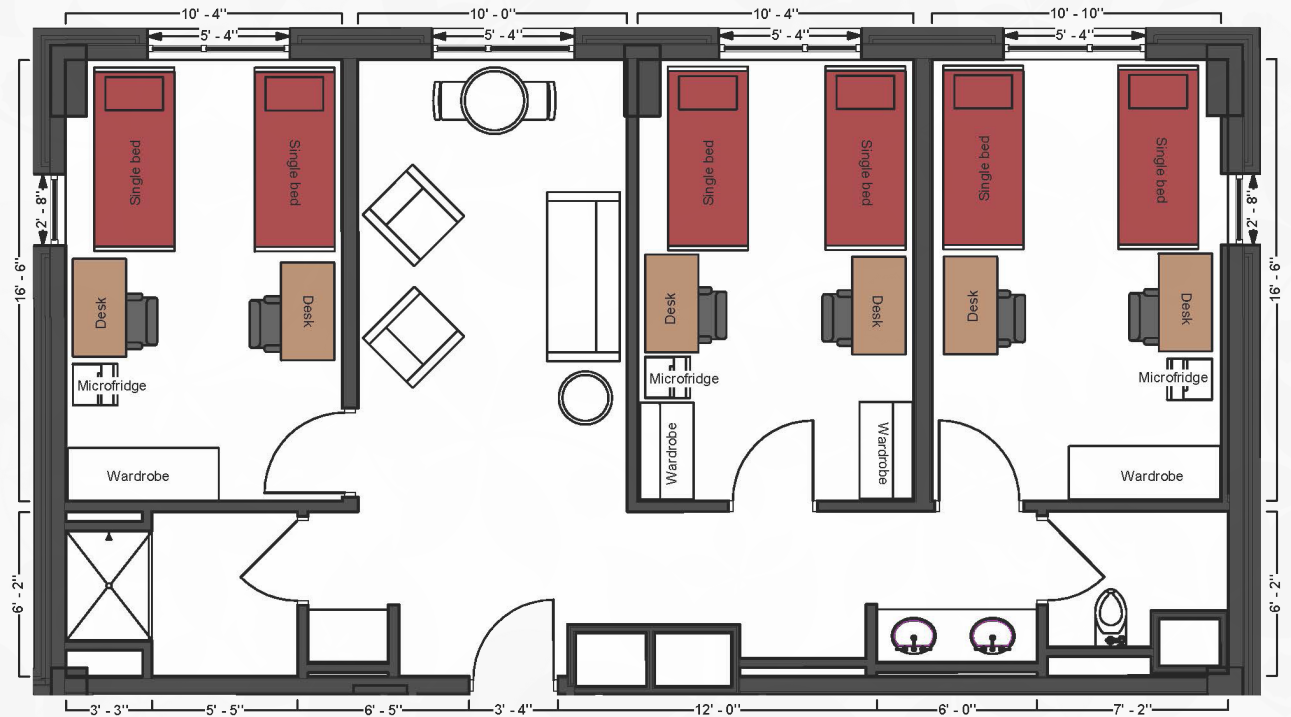

## Bed

Mattress  
Twin XL 80" L x 36" W

Frame 85" L x 38" W

Space Under Bed 29" to 31"  
floor to base

## Desk

Dimensions 48" W x 24" L x 32" H

Shelves 13" W x 21" L x 11" H

Drawer 11" W x 19" L x 5" H

## Wardrobe

Hanging Area 38" W x 22" L x 40" H

Shelves 18" W x 20" L x 10" H

# Scott House

2/room in three room  
suite w/shared bath  
& lounge & a/c (Rate I)

THE OHIO STATE UNIVERSITY

OFFICE OF STUDENT LIFE