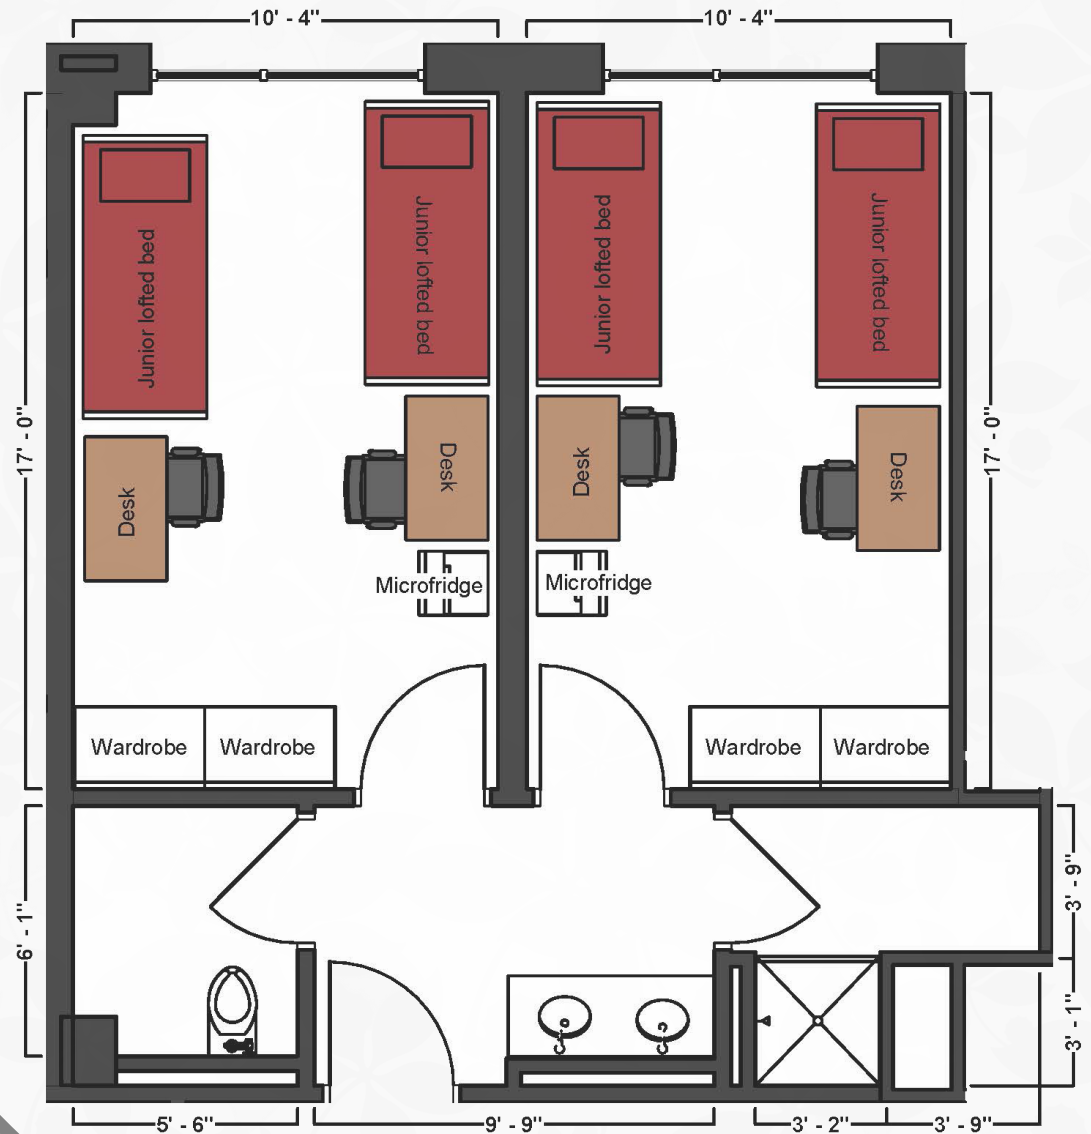

Bed

Mattress
Twin XL 80" L x 36" W

Frame 85" L x 38" W

Space Under Bed 29" to 31"
floor to base

Desk

Dimensions 48" W x 24" L x 32" H

Shelves 13" W x 21" L x 11" H

Drawer 11" W x 19" L x 5" H

Wardrobe

Hanging Area 38" W x 22" L x 40" H

Shelves 18" W x 20" L x 10" H

Scott House

2/room in two room
suite w/shared bath
& a/c (Rate I)

THE OHIO STATE UNIVERSITY

OFFICE OF STUDENT LIFE