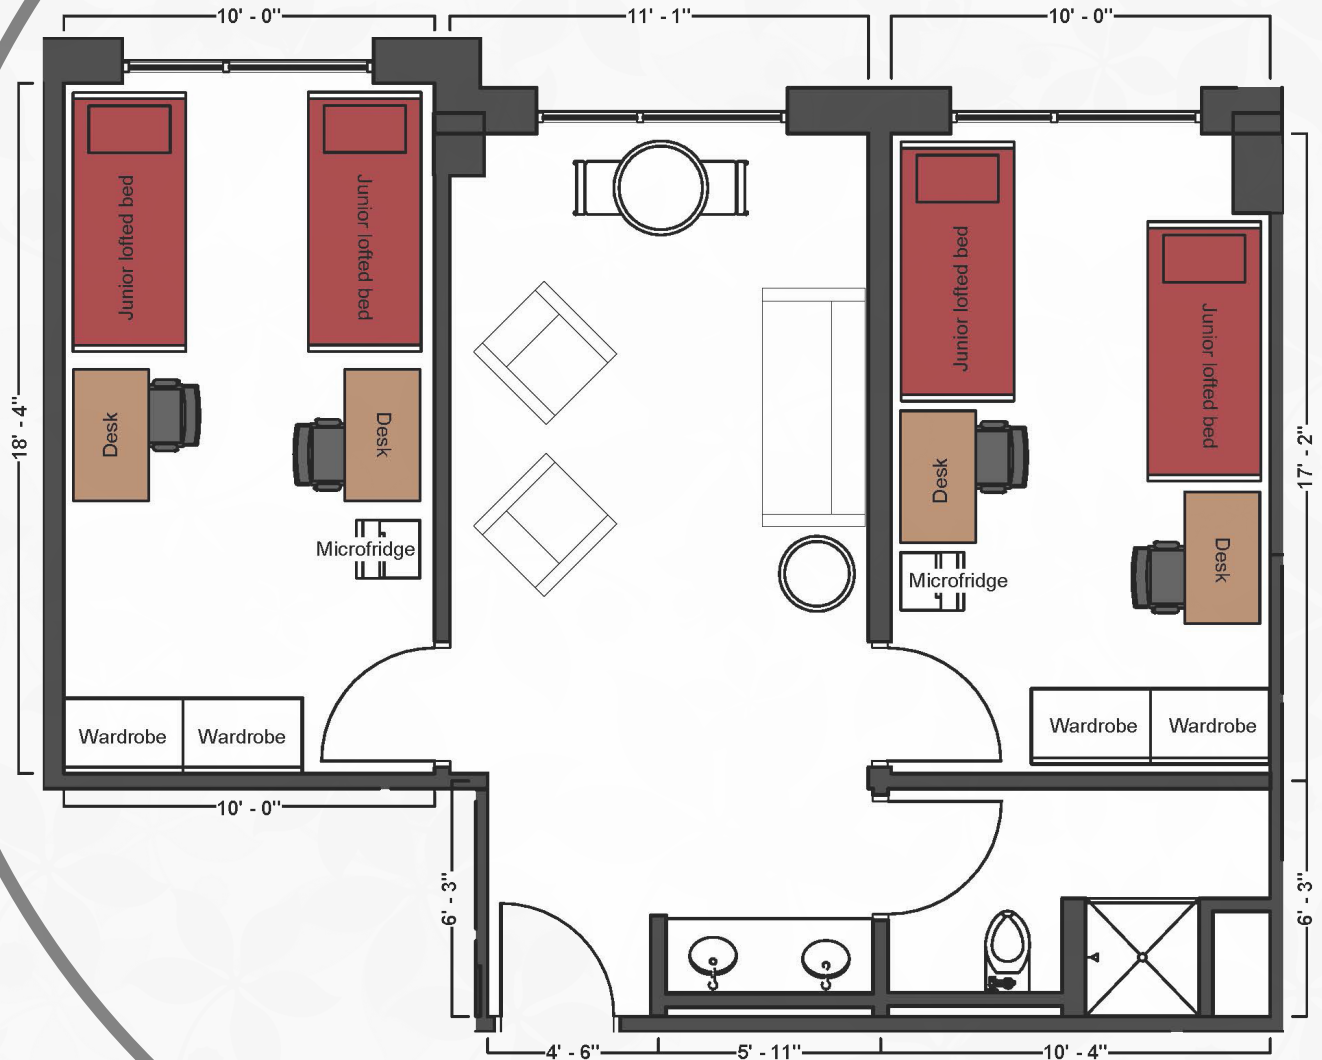

Bed

Mattress Twin XL	80" L x 36" W
Frame	85" L x 38" W
Space Under Bed	29" to 31" floor to base

Desk

Dimensions	48" W x 24" L x 32" H
Shelves	13" W x 21" L x 11" H
Drawer	11" W x 19" L x 5" H

Wardrobe

Hanging Area	38" W x 22" L x 40" H
Shelves	18" W x 20" L x 10" H

Scott House

2/room in two room
suite w/shared bath
& lounge & a/c (Rate I)

THE OHIO STATE UNIVERSITY

OFFICE OF STUDENT LIFE