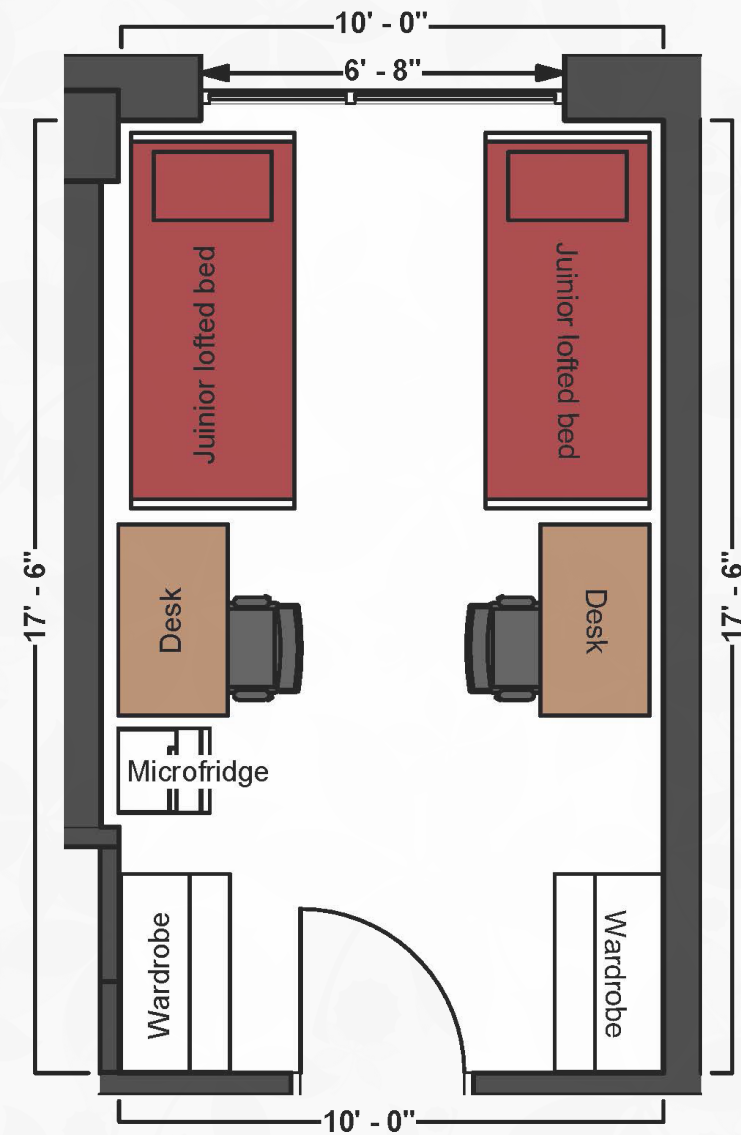

Bed

Mattress
Twin XL 80" L x 36" W

Frame 85" L x 38" W

Space Under Bed 29" to 31"
floor to base

Desk

Dimensions 48" W x 24" L x 32" H

Shelves 13" W x 21" L x 11" H

Drawer 11" W x 19" L x 5" H

Wardrobe

Hanging Area 38" W x 22" L x 40" H

Shelves 18" W x 20" L x 10" H

Scott House

2/room w/gender
specific wing & a/c
(Rate I)

THE OHIO STATE UNIVERSITY

OFFICE OF STUDENT LIFE