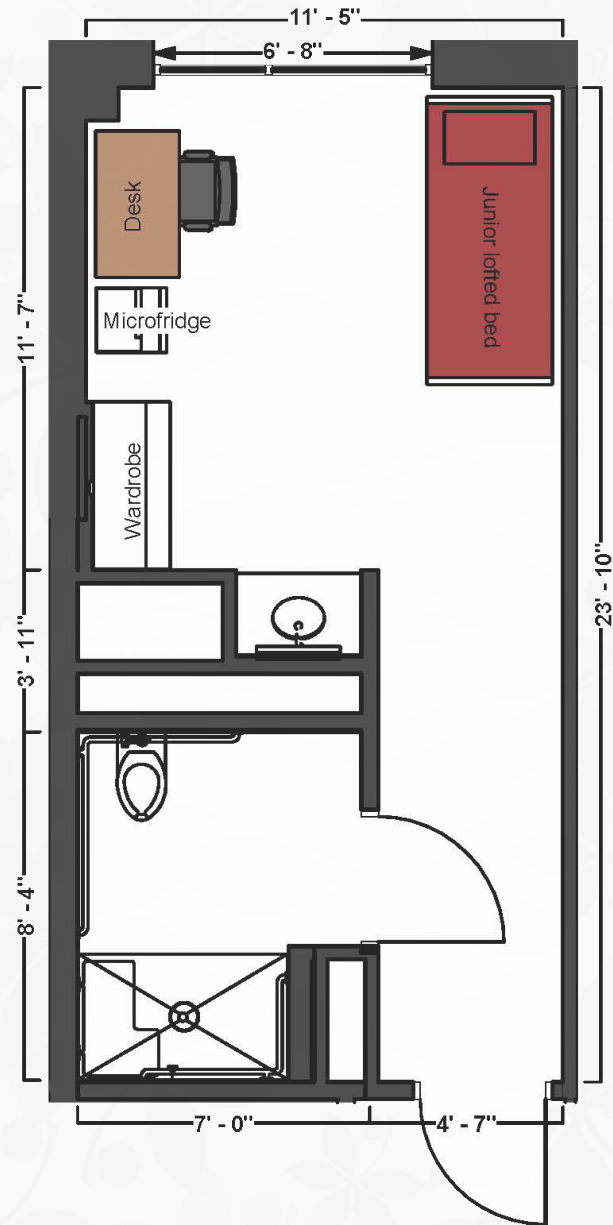

Bed

Mattress Twin XL	80" L x 36" W
Frame	85" L x 38" W
Space Under Bed	29" to 31" floor to base

Desk

Dimensions	48" W x 24" L x 32" H
Shelves	13" W x 21" L x 11" H
Drawer	11" W x 19" L x 5" H

Wardrobe

Hanging Area	38" W x 22" L x 40" H
Shelves	18" W x 20" L x 10" H

Scott House

1/room w/bath
& a/c (Rate I)

THE OHIO STATE UNIVERSITY

OFFICE OF STUDENT LIFE